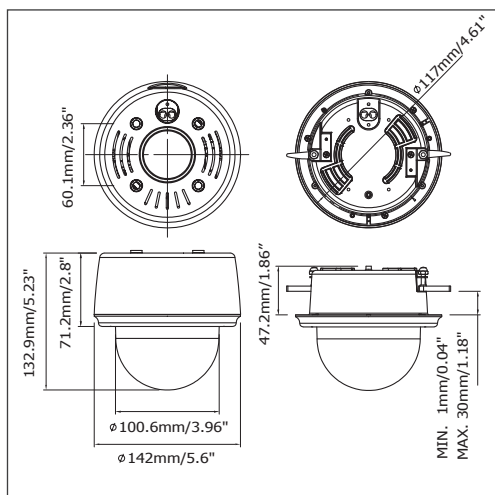

Dimensions

Specifications

Pickup Device	1/3" HD progressive scan CMOS sensor
Lens	Vari-focal lens, Auto IRIS, 3-9mm, F1.2-360C, P-IRIS
Minimum Illumination	Color : 0.1 Lux@F1.2 B/W :0.02@F1.2 0 Lux @F1.2 (IR LEDs on)
Day/Night	True Day/Night with IR cut filter
Shutter Time	8.5~1/60,000sec.
Video Compression	H.264 / M-JPEG / MPEG-4 (optional)
Max. Video Resolution	1280 x 1024
Frame Rate	720P @ 30fps
Angle of View Wide	Horizontal 96.4~31.7, Vertical 69.6~23.7, Diagonal 128.2~39.7°
S/N Ratio	>50dB
Privacy Mask	Yes
Region of Interest	Yes
Video Streaming	Multi-stream H.264, and M-JPEG: 1 stream in max. resolution at 30 fps; more streams if identical or limited in frame rate/resolution
Image Settings	Compression, Brightness, Sharpness, Contrast, Saturation, Hue, White balance, Exposure control, Backlight compensation, Rotation, Mirroring of images, Text and image overlay, Auto Gain Control, Auto White Balance
3D Noise	On / Off
Audio Compression	G.711
Operation Mode	Two-way audio
Interface	10Base-T/100Base-TX auto-negotiation, RJ-45 socket Support MDI/MDI-X auto crossover function
Supported Protocols	TCP/IP, IPV6, UDP, ICMP, DHCP, NTP, DNS, DDNS, SMTP, SNMP, FTP, HTTP, HTTPS, PPPoE, UPnP, Bonjour, RTP, RTSP, RTCP, UDP, SSL, IGMP, ICMP, ARP, ONVIF, PSIA
Alarm Input/Output	1/1
Event Trigger	Alarm Input, Manual Trigger, Motion Detection, Tamper detection
Notification	Trigger alarm output, Send mail notification, Upload video to FTP, Record video to PC and Network alarm
Micro SD Card	Secure Disk physical layer specification version 2.0, Supports SDHC Host Specification
Power Supply	12 VDC & PoE
Power over Ethernet	PoE IEEE 802.3af
Max. Power Consumption	12VDC 8.16W(IR LEDs on) / PoE 9.216W(IR LEDs on)
Vandal Resistance	IK10
Humidity	20%~80% not condensing
Operating Temperature	0°C~40°C / -32°F~104°F
Dimensions (Φ x H)	Flush Mount : 117 x 108.9mm / 4.61" x 4.29" Surface Mount : 142 x 132.9mm / 5.6" x 5.23"
Weight	1.08kg/2.38lbs
Certificates	CE, FCC