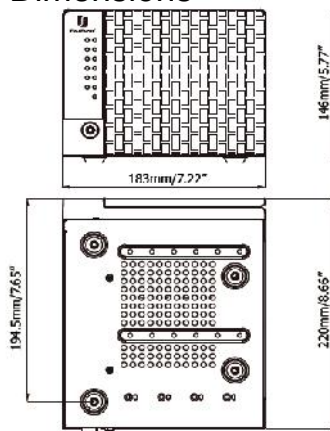

# NVR8004X – Elite 2

Up to 20CH Tower NVR with 4 HDD Bays

## Dimensions

NEW

## Specifications

Channels	Expandable to 20 channels
Recording Modes	Continuous record, record by schedule, event trigger record, digital input trigger record
OS	Embedded Linux
Recording Resolution	Up to full camera resolution
Compression Supported	H.264
Audio	Bi-directional transmission, 1 audio channel per video channel (depending on specification of IP device)
Internal HDD	4 SATA II HDD bays with Removable Hot Swap Trays
Video Storage	up to 16TB
Raid	0,1, 5, 6, 10 Configurable
Network Interface	2x Gigabit RJ45 Ethernet Port.
Other Interface	2x USB 2.0 2x USB 3.0(on back panel)
Max Client Limit	Live View up to 32 Streams
E-Map	Supports E-map with device indicator
User Rights Management	Create unique user ID and password with user rights management for per camera live and/or playback access; restrict ability to backup and/or delete data
PTZ	PTZ Control of supported cameras
Recording Rate	Max 100Mbps, Max 30FPS per camera
Remote Video Access via Free Client Software	Mobile phone/PDA/tablet: free app with live multi views (No limit for number of installations for all remote applications)
Remote Maintenance	Internet Explorer 9 and later, Firefox 4.0-9.0, Chrome (Windows version)
Power	DC 19VDC , 4.74A
Power Consumption	90W max; AC to DC power supply included with NVR
Temperature	32°F~104°F
Dimensions	5.51" x 7.16" x 8.62"
Weight	6.55lbs
Certifications	CE, FCC