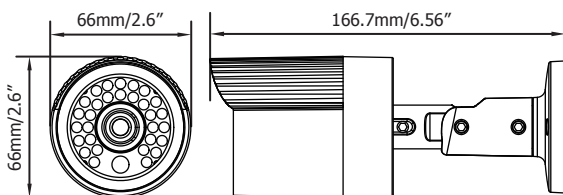

Dimensions

* All product specifications are subject to change without notice
* Models vary in different countries. Please visit EverFocus regional websites for detailed ordering information
* Lens models and availability vary in different regions