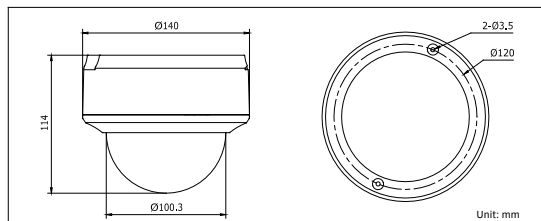

## Specifications

	DS-2CD783F-EZ	DS-2CD783F-EIZ
<b>Camera</b>		
Image sensor	1/2.5" progressive scan CMOS	
Min. illumination	1 lux@F1.6, AGC on, 0 lux with IR	
Shutter time	1/25s ~ 1/100,000s	
Lens	-Z: motorized VF lens, 3.5 ~ 9 mm @F1.6, angle of view: 92° ~ 36°	
Lens mount	Φ17.5	
Auto iris	DC drive	
Angle adjustment	Pan: 0° ~ 360°, tilt: 0° ~ 75°, rotation: 0° ~ 360°	
Day & night	Electronic	IR cut filter with auto switch
<b>Compression Standard</b>		
Video compression	H.264 / MPEG4 / MJPEG	
Bit rate	32 Kbps ~ 16 Mbps	
Audio compression	G.711 / G.726	
Dual stream	Yes	
<b>Image</b>		
Max. image resolution	2560 × 1920	
Frame rate	60 Hz: 7.5 fps (2560 × 1920) 15 fps (2048 × 1536) 30 fps (1920 × 1080) 30 fps (1600 × 1200) 30 fps (1280 × 720)	
Image settings	Saturation, brightness, contrast adjustable through client software or web browser	
<b>Network</b>		
Network storage	NAS	
Alarm trigger	Motion detection, tampering alarm, network disconnect, IP address conflict, storage exception	
Protocols	TCP/IP, HTTP, DHCP, DNS, DDNS, RTP, RTSP, PPPoE, SMTP, NTP, SNMP, HTTPS, FTP, 802.1x, Qos	
Security	User authentication, watermark	
System compatibility	ONVIF, PSIA, CGI	
<b>Interface</b>		
Audio input	1-ch 3.5 mm audio interface, MIC IN/LINE IN	
Audio output	1-ch 3.5 mm audio interface (line level, 600 Ω)	
Communication interface	1 RJ45 10M / 100M ethernet port and 1 RS-485 interface	
Alarm input	2	
Alarm output	2	
Video output	1 Vp-p composite output (75 Ω / RCA)	
On-board storage	Built-in SD/SDHC slot, up to 32 GB	
Reset button	Yes	
<b>General</b>		
Operating conditions	-10°C ~ 60°C (14°F ~ 140°F), humidity 90% or less (non-condensing)	
Power supply	12 VDC ± 10%, PoE (802.3af)	
Power consumption	8.5 W	10.5 W
Impact protection	IEC60068-275Eh, 50J; EN50102, up to IK10	
IR range	-I: approx. 10 ~ 20m	
Dimensions	Φ 140 × 114 mm (Φ 5.51" × 4.49")	
Weight	1400g (3.09 lbs)	

## Dimensions