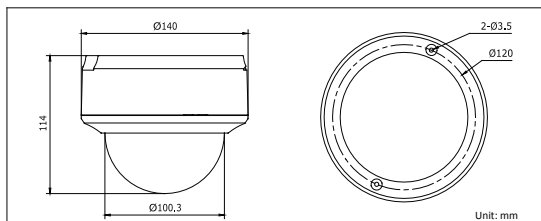

Dimensions

Accessories

DS-1227ZJ
(Indoor in-ceiling mount)

DS-1229ZJ
(Vandal-proof wall mount)

DS-1238ZJ
Pendant mount

Specifications

	DS-2CD755F-EZ	DS-2CD755F-EIZ
Camera		
Image sensor	1/3" progressive scan CMOS	
Min. illumination	0.08 lux@F1.6, AGC on	0.08 lux@F1.6, AGC on, 0 lux with IR.
Shutter time	1/30s ~ 1/100,000s	
Lens	2.7 ~ 9 mm @F1.6, Angle of view: 101° ~ 30.4°	
Lens Control	Motorized	
Lens mount	Φ14	
Auto iris	DC drive	
Angle adjustment	Pan: 0° ~ 360°, tilt: 0° ~ 75°, rotation: 0° ~ 360°	
Day & night	Electronic	IR cut filter with auto switch
Digital Noise Reduction	3D DNR	
Compression standard		
Video compression	H.264 / MPEG4 / MJPEG	
Bit rate	32 Kbps ~ 16 Mbps	
Audio compression	G.711	
Dual stream	Yes	
Image		
Max. image resolution	1920x1080	
Frame rate	60 Hz: 30 fps (1920 × 1080)	
Image settings	Saturation, brightness, contrast adjustable through client software or web browser	
Network		
Alarm trigger	Motion detection, tampering alarm, network disconnect, IP address conflict, storage exception	
Protocols	TCP/IP, HTTP, DHCP, DNS, DDNS, RTP, RTSP, PPPoE, SMTP, NTP	
Security	User authentication, watermark	
System compatibility	ONVIF, PSIA, CGI	
Interface		
Audio input	1-ch microphone input, 3.5 mm mini-jack	
Audio output	1-ch 3.5 mm audio interface (line level, 600 Ω)	
Communication interface	1 RJ45 10M / 100M ethernet port and 1 RS-485 interface	
Alarm input	2	
Alarm output	2	
Video output	1 Vp-p composite output (75 Ω / RCA)	
Local storage	Built-in SD/SDHC slot, up to 32 GB	
Reset button	Yes	
General		
Operating conditions	-10°C ~ 60°C (14°F ~ 140°F) Humidity 90% or less (non-condensing)	
Power supply	12 VDC ± 10%, PoE (802.3af)	
Power consumption	8.5W	11.5W
Impact protection	IEC60068-275Eh, 50J; EN50102, up to IK10	
IR range	Approx 10 to 20 meters (30 - 60 ft)	
Dimensions	Φ 140 × 114 mm (Φ 5.51" × 4.49")	
Weight	1400g (3.09 lbs)	