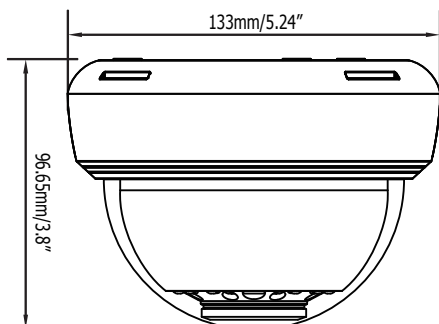

Dimensions

* All product specifications are subject to change without notice
* Models vary in different countries. Please visit EverFocus regional websites for detailed ordering information
* Lens models and availability vary in different regions