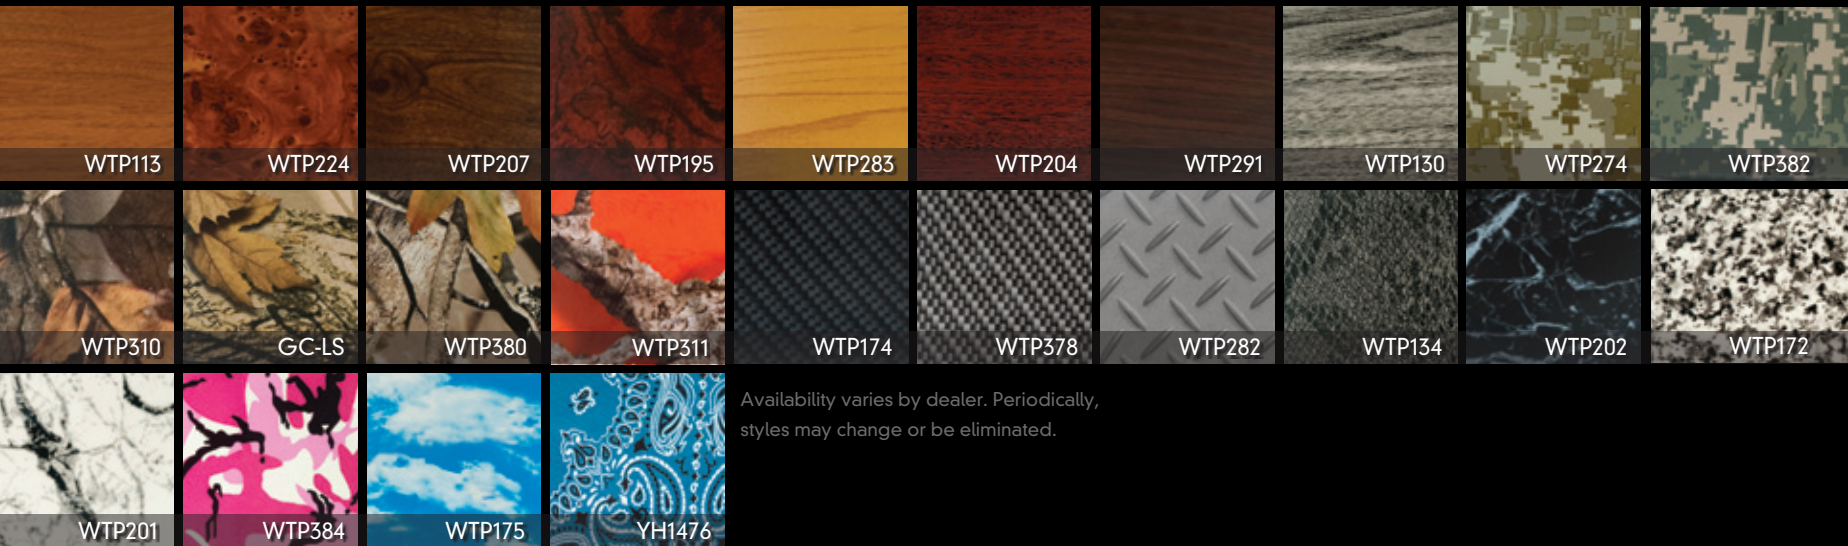

Thinline™ and Aqualite™ keypads already combine strong security features with simple operation. Now add a touch of style with the innovative Designer Series Keypad cover that transforms your keypad into a vibrant statement of your individuality.

Choose wood grain, camouflage, metallic, or one of a multitude of designs. Now enjoy the stylish addition to your décor and your security system.

Innovation at your fingertips!