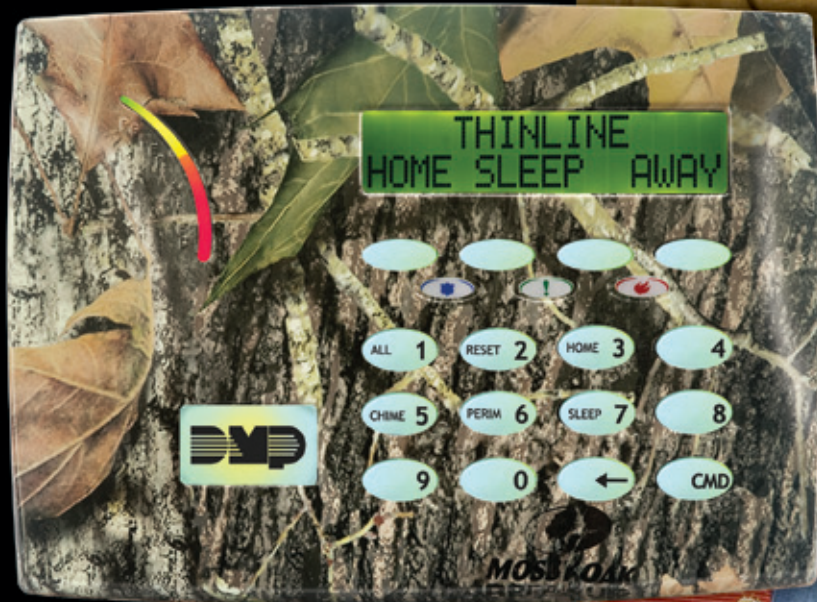

Security. Simplicity. And now... Personal Style!

Designer™  
SERIES

MAKE YOUR SECURITY SYSTEM KEYPAD

BLEND IN OR STAND OUT WITH A

DESIGNER SERIES KEYPAD COVER.

Thinline™ and Aqualite™ keypads already combine strong security features with simple operation. Now add a touch of style with the innovative Designer Series Keypad cover that transforms your keypad into a vibrant statement of your individuality.