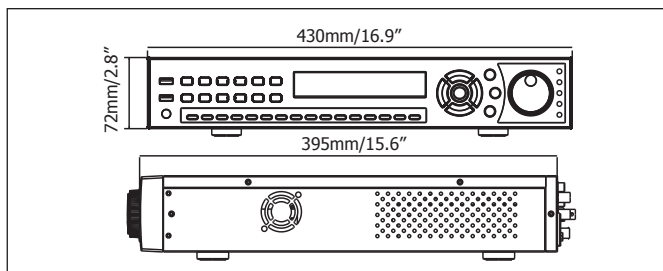

Dimensions: mm/in

Ordering Info

EDRHD4H4/4: Hybrid: 4 Ch HDcctv and 4 Ch SD, 4 TB, DVD
EDRHD4H4/8: Hybrid: 4 Ch HDcctv and 4 Ch SD, 8 TB, DVD

Specifications

Part Number	EDRHD4H4
Channels	4 HDcctv and 4 SD channels
HD Recording & Playback Rate	1080: 15/12.5 FPS per camera 720: 30/25 FPS per camera
SD Recording Rate & Playback Resolution	D1/2CIF/CIF: 30/25 FPS per camera
Looping Camera Outputs	4 Analog BNC Outputs for SD
Export Video	Built-in DVD Burner, USB Port
Internal HDD Max	Supports up to 8 TB (4 HDD)
External HDD Max	1 eSATA Supports up to 8 TB (4 HDD)
HDD Combined Max	10 TB Combined Total
Audio Input	One per channel
Audio Output	2-Outputs
RS-485	RS485 (2 RJ45 Connectors)
User Interface	GUI (Graphical User Interface)
Mobile Viewing	Web Browsers & Mobile Focus
Recording Compression	H.264
Dual Streaming	View remotely with reduced or full resolution bandwidth while recording full 1080/720
Operating System	Embedded Linux
Network/Protocol	Gigabit Ethernet
Pentaplex Operation	Simultaneous Live, Recording, Playback, Archive and Remote Viewing
USB	2 USB 2.0 Ports
Main Monitor Output	Main Monitor 1080p HDMI socket (Type A 19 pin F) VGA: 1920x1080 @ 60Hz
Playback Search	Date/Time, Event, Motion, Smart, Snapshot
Event Log	Yes
Watch Dog Timer	Yes
Quick Archive	Archive video instantly (to USB/DVD) while playing back
Motion Detection	Yes
Video Loss Detection	Yes
Schedule Setting	Supports Express and Advanced Schedule Setting
Recording Modes	Continuous, Schedule, and Event
Video Pause	Yes
User Access	3 Levels of User Access Support
Control PTZ via OSD	Locally/Remote via OSD
Supported PTZ Protocols	EverFocus, Pelco D, Pelco P, Samsung, Transparent
Language Support	Multi-language support
Alarm-In	8 alarm inputs
Alarm-Out	4 alarm out
Power Source	100VAC-240VAC
Power Consumption	100 W Max with 4x HDDs
Environmental	32°F~104°F(20-80% humidity) 0°C~40°C
Dimensions	16.6" x 16.9" x 3.2"
Certifications	CE, FCC, UL