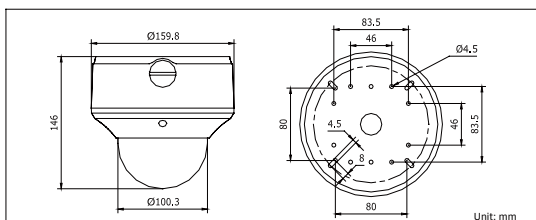

### Dimensions

### Specifications

DS-2CD7264FWD-EIZ(H)(S)	
<b>Camera</b>	
Image sensor	1/3" progressive scan CMOS
Min. illumination	0.017 lux @F1.6, AGC on, 0 lux with IR
Shutter time	1/30s ~ 1/100,000s
Lens	2.7 ~ 9 mm @F1.6, Angle of view: 101° ~ 30.4°
Lens mount	Φ14
Auto iris	DC drive
Angle Adjustment	Pan: 0 ~ 355°, Tilt: 0 ~ 80°, Rotation: 0 ~ 355°
Day & Night	IR cut filter with auto switch
Wide dynamic range	120dB
Digital noise reduction	3D DNR
<b>Compression Standard</b>	
Video compression	H.264 / MPEG4 / MJPEG
Bit rate	32 Kbps ~ 16 Mbps
Dual stream	Yes
<b>Image</b>	
Max. Image Resolution	1280 × 960
Frame rate	60Hz: 30fps (1280 × 960), 30fps (1280 × 720)
Image settings	Saturation, Brightness, Contrast adjustable by client software or web browser
<b>Network</b>	
Network storage	NAS
Alarm trigger	Motion detection, tampering alarm, network disconnect, IP address conflict, storage exception
Protocols	TCP/IP, HTTP, DHCP, DNS, DDNS, RTP, RTSP, PPPoE, SMTP, NTP, SNMP, HTTPS, FTP, 802.1x, Qos
Security	User authentication, watermark
<b>Interface</b>	
Communication interface	1 RJ45 10 M / 100 M Ethernet interface
Video output	1 Vp-p composite output (75 Ω/RCA)
On-board storage	Built-in Micro SD slot, up to 32 GB
Reset button	Yes
<b>General</b>	
Operating conditions	-10 °C ~ 60 °C (14 °F ~ 140 °F), Humidity 90% or less (non-condensing) -H: -40 °C ~ 60 °C (-40 °F ~ 140 °F) with heater and fan on
Power supply	24 VAC ± 10%, PoE (802.3af) -H: 24 VAC ± 10%, High PoE (802.3at)
Power consumption	max. 12W -H: max. 24W with heater & fan on
Impact protection	IEC60068-2-75Eh, 50J; EN50102, up to IK10
Weather proof rating	IP66
IR range	approx. 20 ~ 30m (60 ~ 90 ft)
Dimensions	Φ 159.8 × 146 mm (Φ 6.29" × 5.75")
Weight	2100 g (4.62 lbs)