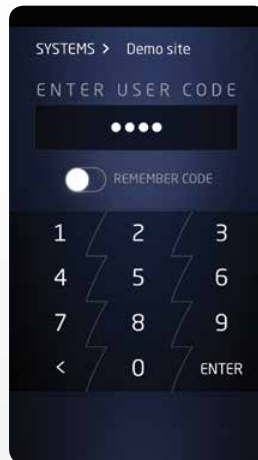

LIGHTS & APPLIANCES

Tap a light icon to turn on or off

For dimmable lights, touch and slide the button to the desired level

BETTER SECURITY WITH AN APP THAT GOES EVERYWHERE YOU GO.

Use the **Virtual Keypad™ App** on your **Apple®** devices to take control of your security system wherever **YOU GO!**

HOME | SLEEP | AWAY

➔ ARMING ←

Choose the level of protection you need.

Tap **“home”** to **arm**
Tap it again to **disarm**

SYSTEM USER CODE

Enter user code to control the app.

A System User Code may be permanently saved on the device by sliding the **“save user code”** option switch to **“on”** before selecting enter.

PUSH NOTIFICATIONS

Set your own alerts. Select a message category you would like **notifications** from.

FAVORITES

Favorites Setting controls multiple devices with a single button whether on/off or devices with range control. Tap the name of the **“favorite”** icon to activate

MANAGE SYSTEM USERS

Add, remove, or edit **users** from your system. Edit user permission if you are a **‘master’** user.

ROOMS WITH A VIEW

Watch **real time Z-Wave device activation** via video when clicking on hotspots in the Rooms List view.