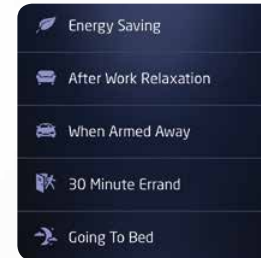

LIGHTS & APPLIANCES

Tap a light icon to turn on or off

For dimmable lights, touch and slide the button to the desired level

BETTER SECURITY WITH AN APP THAT GOES EVERYWHERE YOU GO.

Use the **Virtual Keypad™ App** on your **Apple®** devices to take control of your security system wherever **YOU GO!**

- ➔ Check your **system status** or check **history of events** to be sure your home is armed
- ➔ **Arm** or **disarm** your system in an instant
- ➔ Select from the **Home | Sleep | Away** arming options
- ➔ Turn outputs **on** and **off** e.g., garage doors and sprinklers
- ➔ Control **Z-Wave®** devices: lights, thermostat and locks
- ➔ Access **wireless cameras**
- ➔ Manage **system schedules**

HOME | SLEEP | AWAY

➔ ARMING ←

Choose the level of protection you need.

Tap **“home”** to **arm**
Tap it again to **disarm**

SYSTEM USER CODE

Enter user code to control the app.

A System User Code may be permanently saved on the device by sliding the **“save user code”** option switch to **“on”** before selecting enter.

PUSH NOTIFICATIONS

Set your own alerts. Select a message category you would like **notifications** from.

FAVORITES

Favorites Setting controls multiple devices with a single button whether on/off or devices with range control. Tap the name of the **“favorite”** icon to activate