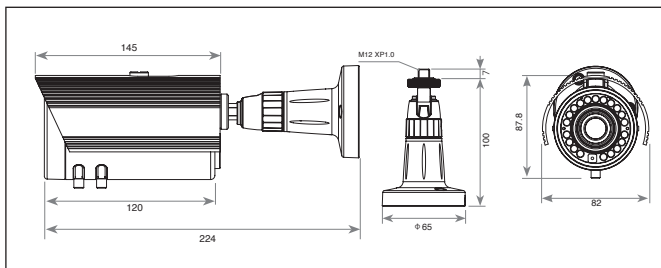

### Specifications

Part Number	EZ730
Pickup Device	1/3" 960H Sony Exview HAD CCD II
Video Format	NTSC or PAL
Picture Elements	1020 x 508 (NTSC)   1020 x 508 (NTSC)
Effective Pixels (NTSC   PAL)	976 x 494 (NTSC)   976 x 582 (PAL)
Scanning System	2:1 Interlace
Scanning Frequency	H: 15.734 KHz, V: 59.94 Hz   H: 15.625KHz, V: 50Hz
Horizontal Resolution	720+ TVL
Sensitivity	0.05 lux/F1.2;
Sensitivity IR on	0 Lux
S/N Ratio	Over 50dB (AGC off)
Electronic Shutter	1/60s~1/100,000s
Video Output	BNC 1.0Vp-p 75Ω
Gamma Correction	0.45
Lens Type	2.8-12mm
Lens Options	Varifocal
BLC	OFF/BLC/HLC
Gain Control	Low light auto, bright light auto, manual selectable
White Balance	ATW/One Push/User2/Anti-Crawl/Manual/Push Lock
Sync Mode	Internal Sync
IR LED	20 Invisible LEDs
IR Wave Length	940nm
IR Distance	Up to 82Ft/25M
IR Configuration	Split glass isolation prevents internal reflections
Day/Night	Auto
OSD Menu	Built-in joystick controller/inner key
OSD Languages	English, Spanish, French, Chinese, German, Japanese, Portuguese, Russian
Digital Noise Reduction	2D On/Off (Level adjustable)
ATR	On/Off (3 levels each adjustable for luminance and contrast)
Wide Dynamic Range	On/Off (3 levels each adjustable for luminance and contrast)
Motion Detection	Off/On for 4 selectable zones (On screen indication on alarm)
Privacy Mask	Off/On for 4 selectable zones
Environmental	IP66 Weather Resistant
Power Source	12VDC/24VAC
Power Consumption	270mA 4.9W
Operating Temp	-22°F~122°F   -30°C~50°C
Dimensions (in   mm)	3.22 x 3.1 x 5.7   82 x 79.3 x 145
Weight (lbs   gm)	1.98 lbs   900g
Mount	Mount Bracket Included
Certifications	CE/FCC

### Dimensions: mm/in