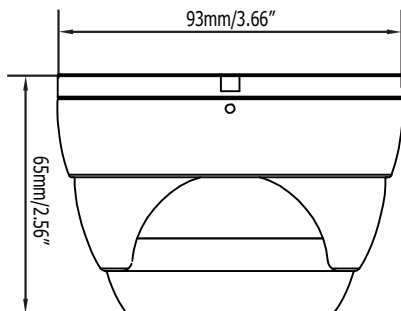

Dimensions

* All product specifications are subject to change without notice

* Models vary in different countries. Please visit EverFocus regional websites for detailed ordering information