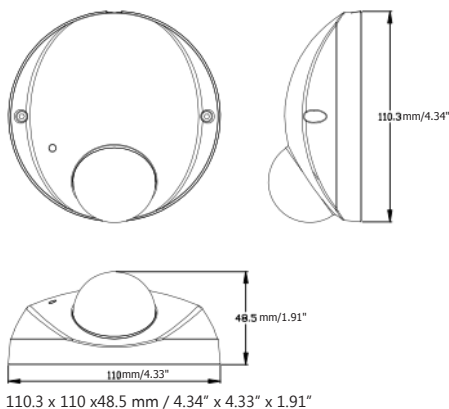

Dimensions

* All product specifications are subject to change without notice
* Models vary in different countries. Please visit EverFocus regional websites for detailed ordering information
* Lens models and availability vary in different regions