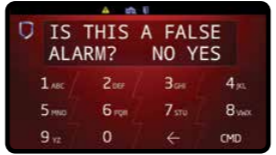

Tap the Panic feature on the carousel. The Panic screen will appear. Then press and hold the appropriate panic icon until it illuminates.

To notify you of time remaining before system arms = time to exit.

Visual Warning of an Alarm

The Interactive Shield changes to red to warn you that an alarm has occurred, even if it happened while you were gone and the siren has been silenced.

Home Shield

The mini shield is in the top left corner on every menu screen and provides navigation back to the main screen. Tap on the shield in any menu of the keypad and it will take you to the Main Screen menu.

Verifying an Alarm

In the event of an alarm, the **FALSE ALARM QUESTION** feature lets you instantly cancel false alarms or verify real emergencies and summon help more quickly.

Weather

A glance at the main screen shows animated icons of current weather and tomorrow's forecast.

Attention List

Scroll through list to see history on system activity.

Armed LED

Proximity Reader

Codeless arming and disarming with a proximity device

Carousel Menu

provides scrollable feature list with Panic at the top