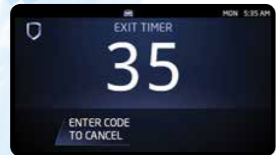

Screen Turns Red in Alarm

LT-1311 09/14

Features

- 1/2 inch slim profile in glossy black or white finish.
- Big, bright, 5-inch full-color display.
- Interactive shield makes one button arming.
- Intuitive icons guide you through system functions.
- Press the mini shield in the top left to return to the main screen at any point.

Arming/Disarming Shield Icon

The Interactive Shield displays current system status. Press and hold to arm the system or tap the shield to select an arming option.

Home/Sleep/Away

Panic Menu

All/Perim

Area

Exit Timer

Tap the Panic feature on the carousel. The Panic screen will appear. Then press and hold the appropriate panic icon until it illuminates.

To notify you of time remaining before system arms = time to exit.

Visual Warning of an Alarm

The Interactive Shield changes to red to warn you that an alarm has occurred, even if it happened while you were gone and the siren has been silenced.

Home Shield

The mini shield is in the top left corner on every menu screen and provides navigation back to the main screen. Tap on the shield in any menu of the keypad and it will take you to the Main Screen menu.