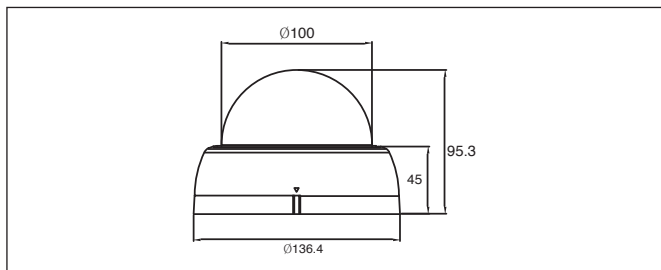

ED710

Indoor True Day/Night 3-Axis Mini Dome Camera

Features

- Ultra resolution of over 720 horizontal TV lines for astounding image quality
- Exview HAD II sensor delivers amazing ultra high sensitivity of .05 lux – very low light sensitivity without DSS low light boost - Zero Ghosting guaranteed
- Megapixel-Varifocal 2.8~12mm lens with external zoom & focus controls captures desired field of view
- Adaptive Tone Curve Reproduction (ATR)/Digital Wide Dynamic Range expansion) to deliver properly exposed images despite unbalanced lighting in the scene
- Provides 2D-Noise Reduction to improve picture clarity while enabling DVRs to improve disk storage utilization
- Full suite of OSD menu options controlled from the built-in joystick
- Compact size for discreet surveillance
- The flexible angle viewing with its 3 Axis rotation design allows wall or ceiling mounting

Dimensions: mm/in

Ordering Info

ED710: Day/Night Mini Dome, Black, 720+ TVL, 2.8-12mm

720+ Ultra Series

720+ TVL

True D/N

Indoor

POWER 12VDC/24VAC