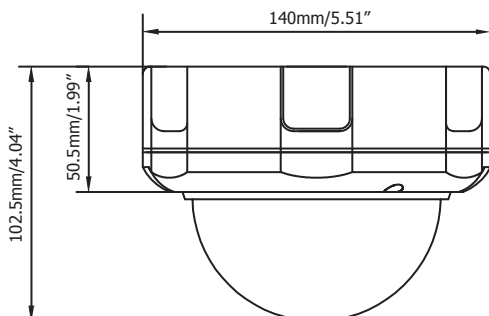

EHD930

720p Analog HD True Day/Night
Outdoor IR Vandal Dome Camera

eZ.HD

Features

- 720P with high flexibility and performance for astounding image
- 1/2.8" Sony 1.37M pixels COMS, delivers amazing high sensitivity
- Varifocal 2.8~12mm DC iris lens to capture the desired field of view
- 30 IR LEDs for 30m/100 ft. range (depending on scene IR reflectivity)
- D-WDR to improve the visibility under high contrast scene
- Provides 3D-Noise Reduction ensures less blurry moving subjects, vivid and high SN ratio images even under low light environments
- Support 720p & 960H Analog signal output, which can be easily switched by OSD
- The flexible angle viewing with its 3 Axis rotation design allows wall or ceiling mounting
- Convenient speedy-mount base plate easily attaches to surface, camera attaches to plate with machine screws

Dimensions

NEW

Specifications

Part number	EHD930
Pickup Device	1/2.8" Sony 1.37M pixels COMS
Video Format	NTSC/PAL (can be switched via OSD)
Effective Pixels	1280 (H) x 720 (V)
Scanning System	Progressive Scan
Sensitivity	0 Lux With IR On
S/N Ratio	Over 48dB (AGC off)
Electronic Shutter	Auto/Manual (x30~1/50,000) / Flk
Video Output	BNC 1.0Vp-p 75Ω
Gamma Correction	0.45
Lens Type	2.8mm-12mm DC Iris with ICR
BLC	OFF/BLC/HS BLC Selectable
AGC	0~15 Levels
White Balance	ATW/AWC-SET/Indoor/Outdoor/Manual/AWB
Sync Mode	Internal
Day/Night	Ext, Auto, Color, B/W
IR LED	30 Units
IR Distance	Up to 30m/100ft.(depending on scene IR reflectivity)
OSD Languages	12-Languages
DNR	2DNR/3DNR, OFF
DEFOG	Off/Auto(Under B/W Mode)
D-WDR	On/Off
Sens-UP	On/Off(x30~x2)
Mirror	Off/Mirror/V-Flip/Rotate
Motion Detection	Off/On for 4 selectable zones
Privacy Mask	Off/On for 4 selectable zones
Environmental	IP66 Weather Resistant
Power Source	12VDC/24VAC
Power Consumption	12VDC:9W / 24VAC:15W
Operating Temperature	-40°C~55°C / -40°F~131°F
Humidity	Less than 80%
Dimensions	140 x 102.5mm / 5.51" x4.04"
Weight	1020g / 2.25lbs
Certifications	CE, FCC, RoHS