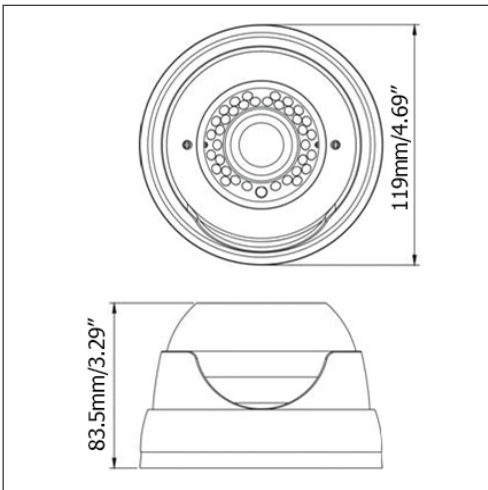

## EBD431e

700 TVL 3-Axis High Resolution  
Outdoor IP66 IR Ball Camera

**NEW**

Outdoor IR Dome Camera

### Features

- Sony 1/3" 960H CCD Sensor, 700 TVL Resolution
- 3-Axis positioning for wall or ceiling mounting
- Sony Effio-E DSP platform delivers advanced camera functions
- Vari-Focal Lens f=2.8-10.5mm
- 36 IR LEDs reach up to 65 Feet (20M) range
- True Day/Night with ICR module
- Easy-to-use External 5-Axis joystick controller cable for OSD menu settings
- D-WDR functions (by Sony ATR technology) handles bright or unbalanced lighting
- DNR function that reduces image noise to save storage space
- Built-in Auto Electronic Shutter (AES), Auto-Gain Control (AGC) and Auto White Balance (AWB)

### Dimensions

<b>Pickup Device</b>	1/3" SONY 960H CCD
<b>Video Format</b>	NTSC
<b>Picture Elements</b>	1020 x 508 (NTSC)
<b>Horizontal Resolution</b>	700 TVL
<b>Sensitivity</b>	0.01 Lux / F=1.2; 0 Lux IR On
<b>S/N Ratio</b>	over 50dB (AGC Off)
<b>Electronic Shutter</b>	1/50 ~ 1/100,000 sec
<b>Video Output</b>	BNC 1.0 Vp-p, 75Ω
<b>Gamma Correction</b>	0.45
<b>Lens Type</b>	Vari-focal Lens f=2.8~10.5mm / F=1.2
<b>Auto Gain Control</b>	Yes
<b>White Balance</b>	Auto
<b>Sync Mode</b>	Internal Sync
<b>True Day &amp; Night</b>	True Day & Night ICR Module
<b>DNR</b>	Yes, OSD Control
<b>D-WDR</b>	Auto (Sony ATR) OSD Control
<b>IR LED</b>	36 Units IR LEDs
<b>IR Wavelength</b>	850nm
<b>IR Range</b>	65 Feet (20M)
<b>OSD Menu Language</b>	English/Japanese/German/French/Russian Portuguese/Spanish/Simplified Chinese
<b>Power Source</b>	12VDC
<b>Power Consumption</b>	310mA
<b>Operating Temp</b>	14°-122°F / -10°-50°C
<b>Environmental</b>	IP66
<b>Dimensions (□ x D)</b>	4.69" x 3.29"   119 x 83.5mm
<b>Weight</b>	1.5lbs / 675g
<b>Certifications</b>	CE/FCC