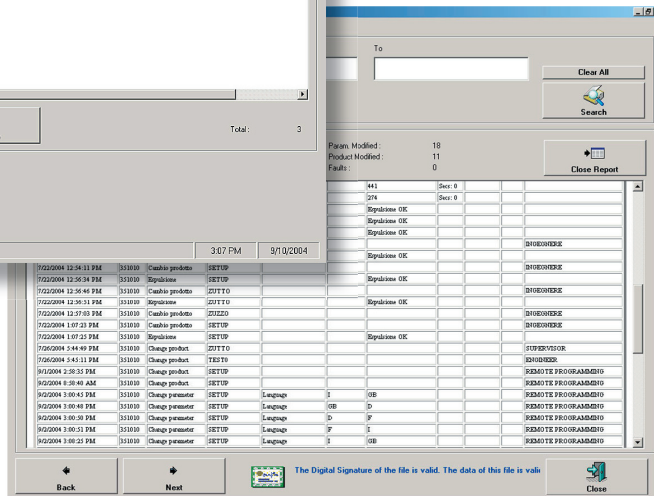

THS PRODUCTION

DATA ACQUISITION AND REPORTS GENERATION

EDIT AND CONTROL THS

REPORT BROWSER

GRAPH VIEWER

FEATURES

- Connects and acquires data from multiple THS through Ethernet LAN
- Report Data exportable in HTML with digital signature and CSV format
- Configurable automatic exportation to an external SQL Database through ODBC
- Visualization of the Metal Detector's signalling
- Generation of charts to view the production trend
- Generation and automatic printing of Reports either for single Metal Detectors or for groups