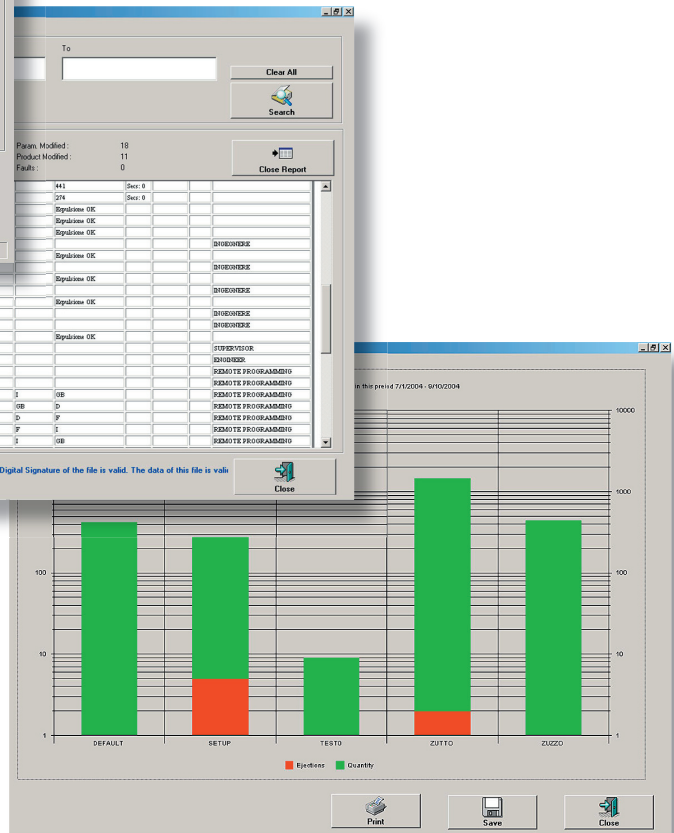

THS PRODUCTION

DATA ACQUISITION AND REPORTS GENERATION

EDIT AND CONTROL THS

REPORT BROWSER

GRAPH VIEWER

FEATURES

- Connects and acquires data from multiple THS through Ethernet LAN
- Report Data exportable in HTML with digital signature and CSV format
- Configurable automatic exportation to an external SQL Database through ODBC
- Visualization of the Metal Detector's signalling
- Generation of charts to view the production trend
- Generation and automatic printing of Reports either for single Metal Detectors or for groups