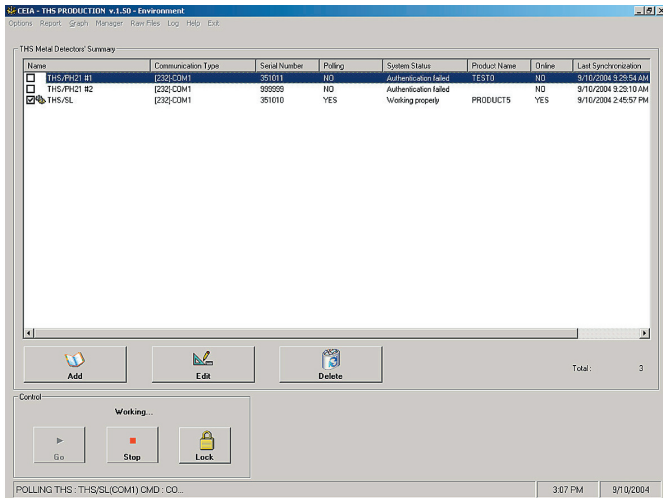

THS PRODUCTION

DATA ACQUISITION AND REPORTS GENERATION

EDIT AND CONTROL THS

REPORT BROWSER

GRAPH VIEWER

FEATURES

- Connects and acquires data from multiple THS through Ethernet LAN
- Report Data exportable in HTML with digital signature and CSV format
- Configurable automatic exportation to an external SQL Database through ODBC
- Visualization of the Metal Detector's signalling
- Generation of charts to view the production trend
- Generation and automatic printing of Reports either for single Metal Detectors or for groups