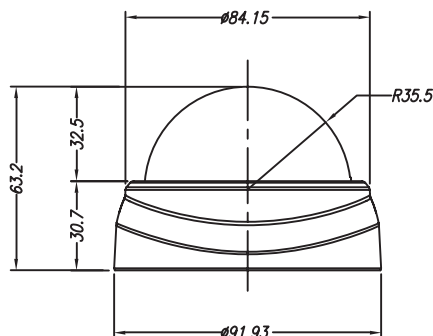

EDN2560

5 Megapixel IR & WDR
Mini Dome Network Camera

ONVIF

Features

- 1/3" color CMOS image sensor delivers 5 megapixel resolution
- Mini palm-sized, easy installation
- Provides true day / night functionality with automatic IR filter operation
- Wide dynamic range function
- Extended IR range of up to 10 meters with 19 IR LEDs
- Multi-streaming from H.264, M-JPEG or MPEG-4
- H.264 Up to 10 fps at 2560 x 1920 of video resolution, 30fps at all the others resolution
- Built-in microphone
- Built-in micro SD card slot enable edge recording
- Support motion detection & email notification
- Power over Ethernet
- Supports live monitoring of video from mobile devices via MobileFocus / MobileFocus Plus Apps (iOS and Android)

Dimensions