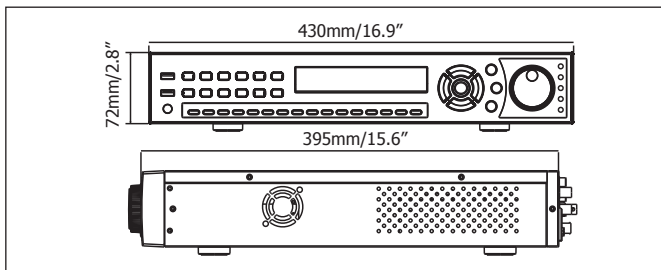

Dimensions: mm/in

Ordering Info

- **EDRHD2H14/2:** Hybrid: 2 Ch HDcctv and 14 Ch SD, 2 TB, DVD
- **EDRHD2H14/4:** Hybrid: 2 Ch HDcctv and 14 Ch SD, 4 TB, DVD
- **EDRHD2H14/6:** Hybrid: 2 Ch HDcctv and 14 Ch SD, 6 TB, DVD
- **EDRHD2H14/8:** Hybrid: 2 Ch HDcctv and 14 Ch SD, 8 TB, DVD