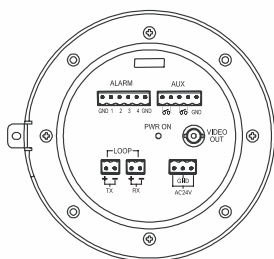

### Dimension

- 1/4" Sony Exview CCD
- 26x Optical Zoom Lens
- 18~32 VAC 60/50Hz 850mA
- Anti-Vandal bubble (Poly Carbonate)
- Outdoor housing (Weatherproof) available

### Specification

Model	CH 02409
Image Pick-up Device	1/4" Sony Exview HAD CCD
Number of Pixels	811(H) x 508(V) / Effective 768(H) x 494(V)
Signal System	NTSC
Horizontal Resolution	480 TV Lines
Pan Rotation Angle	360° Endless
Pan Speed	Max 350° / sec, Min 300° / sec
Tilt Rotation Angle	0° ~ 90°
Tilt Speed	Max 250° / sec, Min 200° / sec
Pan/Tilt System Accuracy	0.024°
Motor Type	Stepper (1/8 Micro Step) Motor
Lens	26x Optical Zoom (F 1.6~3.8, f=3.5~91mm)
Day & Night (ICR)	Auto / Day / Night
BLC	On/ Off Selectable
Operation Temperature	-10°C ~ +50°C (14°F~122°F)
Storage Temperature	-20°C ~ +60°C (-4°F~140°F)
Certifications	CE, FCC
Luminance S/N ratio	More than 50dB
Video Output	1.0Vp-p (Sync Negative)
Power Supply	18~32 VAC 60/50Hz 850mA
Dimension	Ø5.79in(Ø147mm)(D) x 7.49in (190 mm)(H)