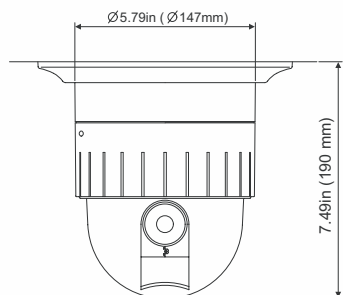

### Dimension

- 1/4" Sony Exview CCD
- 26x Optical Zoom Lens
- 18~32 VAC 60/50Hz 850mA
- Anti-Vandal bubble (Poly Carbonate)
- Outdoor housing (Weatherproof) available

### Specification

Model	CH 02409
Image Pick-up Device	1/4" Sony Exview HAD CCD
Number of Pixels	811(H) x 508(V) / Effective 768(H) x 494(V)
Signal System	NTSC
Horizontal Resolution	480 TV Lines
Pan Rotation Angle	360° Endless
Pan Speed	Max 350° / sec, Min 300° / sec
Tilt Rotation Angle	0° ~ 90°
Tilt Speed	Max 250° / sec, Min 200° / sec
Pan/Tilt System Accuracy	0.024°
Motor Type	Stepper (1/8 Micro Step) Motor
Lens	26x Optical Zoom (F 1.6~3.8, f=3.5~91mm)
Day & Night (ICR)	Auto / Day / Night
BLC	On/ Off Selectable
Operation Temperature	-10°C ~ +50°C (14°F~122°F)
Storage Temperature	-20°C ~ +60°C (-4°F~140°F)
Certifications	CE, FCC
Luminance S/N ratio	More than 50dB
Video Output	1.0Vp-p (Sync Negative)
Power Supply	18~32 VAC 60/50Hz 850mA
Dimension	Ø5.79in(Ø147mm)(D) x 7.49in (190 mm)(H)