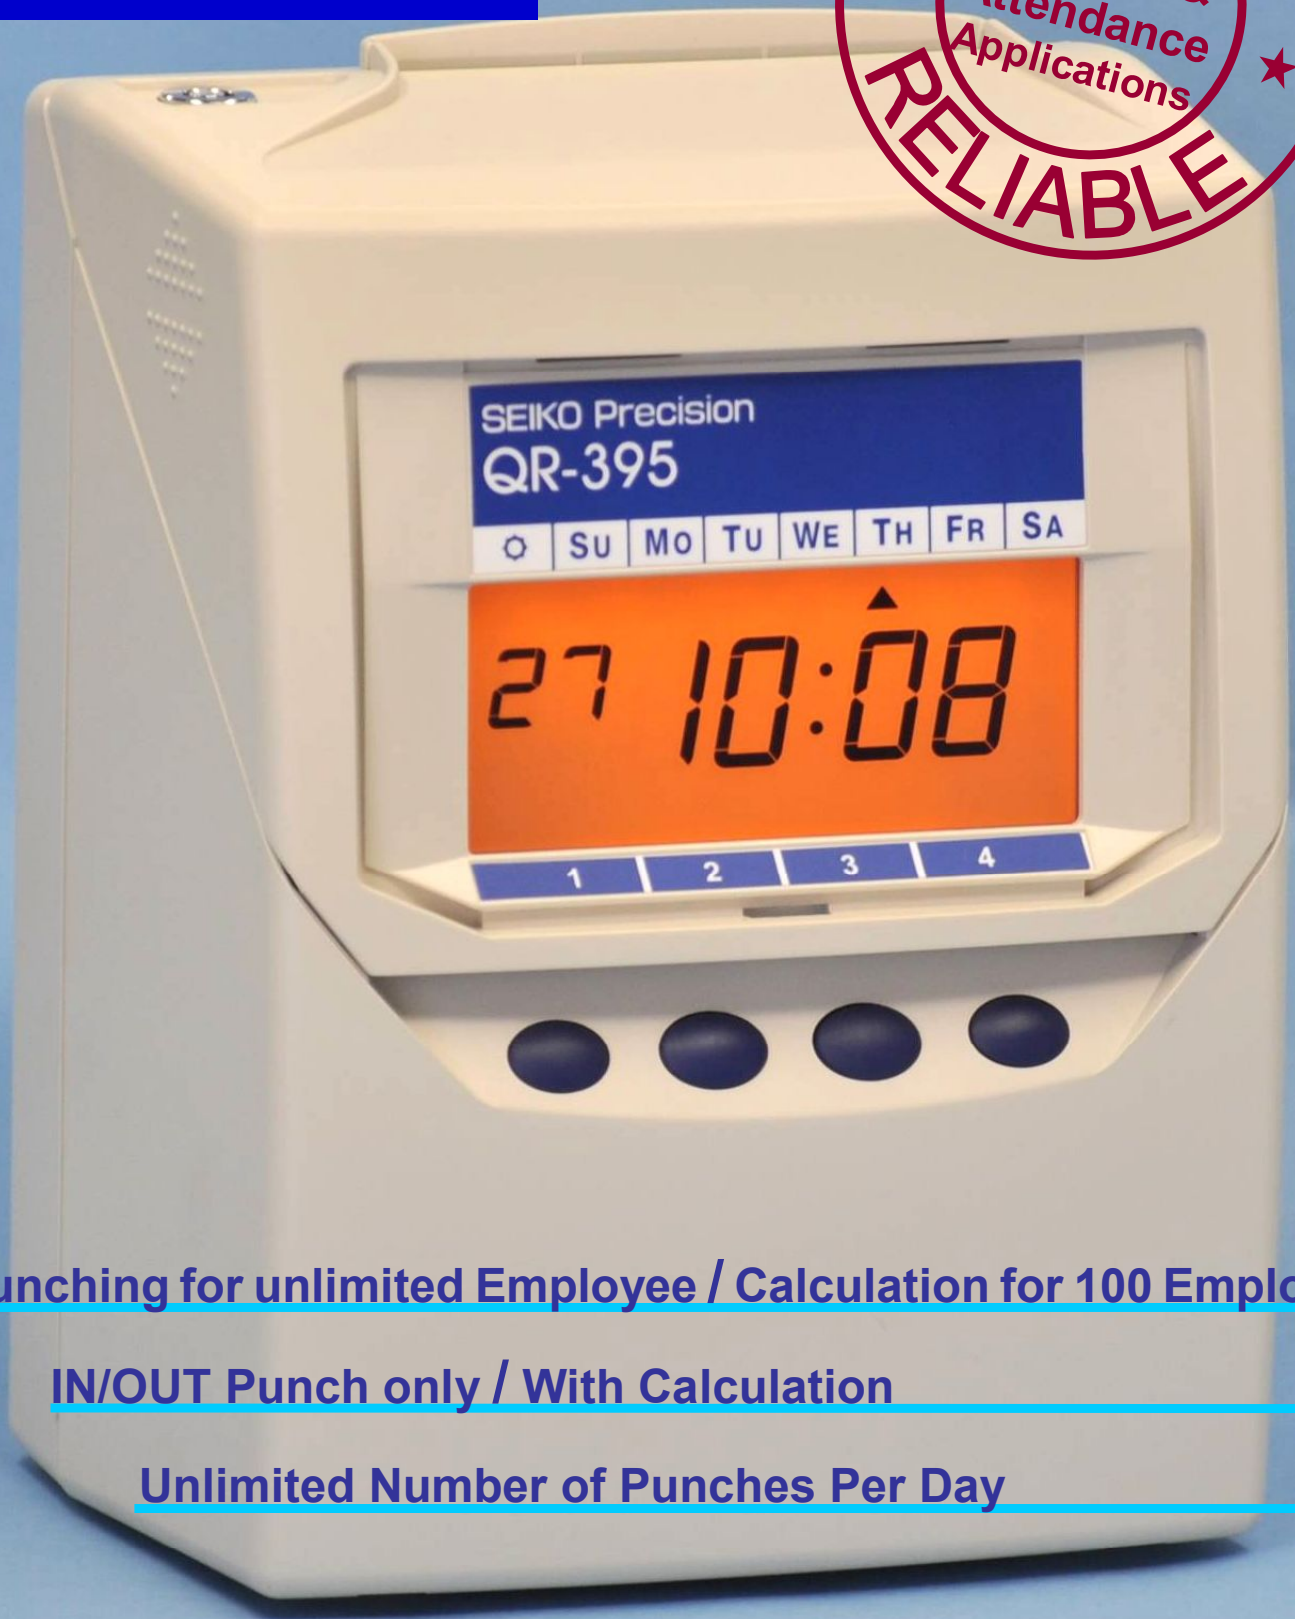

QUARTZ TIME RECORDER

QR-395

Punching for unlimited Employee / Calculation for 100 Employee

IN/OUT Punch only / With Calculation

Unlimited Number of Punches Per Day

SEIKO Precision

Reliability as Standard, Versatility on Demand

General Specifications

- Clock: Digital (date and time) with LCD Back Light
- Accuracy: Monthly accuracy better than +/- 15 sec. (at ordinary temperature)
- Printing Color: Mono color (Black)
- Power: 120VAC 50/60Hz 0.3A
220-240VAC 50/60Hz, 0.17A
- Dimensions (W x H x D) 160 x 205 x 128 mm (6-3/10 x 8 x 5 in.)
- Weight: Approx 1.5 kg (3.3 lb)