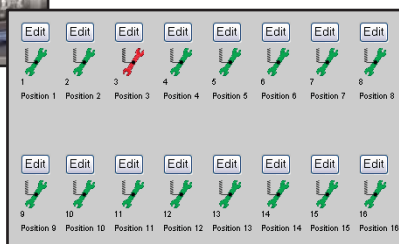

Adjustable shelving provides customizable space for tools, electronics, weapons, narcotics or even additional sealed containers.

Features

- Web enabled for remote access
- PIN, card or biometric verification options are available
- Customizable shelving options fit with cabinet cavity measuring 33 $\frac{3}{4}$ "wx36 $\frac{3}{8}$ "hx12"d
- Secures up to 60 assets
- KSI Asset Vault integrates with your existing GFMS products.

Included Accessories

- | | |
|------------------------------------|-----------------------------|
| One Adjustable Shelf With Hardware | Touch Memory Buttons (12) |
| Feet (4) | Touch Memory Cables 8' (12) |
| | Adhesive Pads (2 Sheets) |