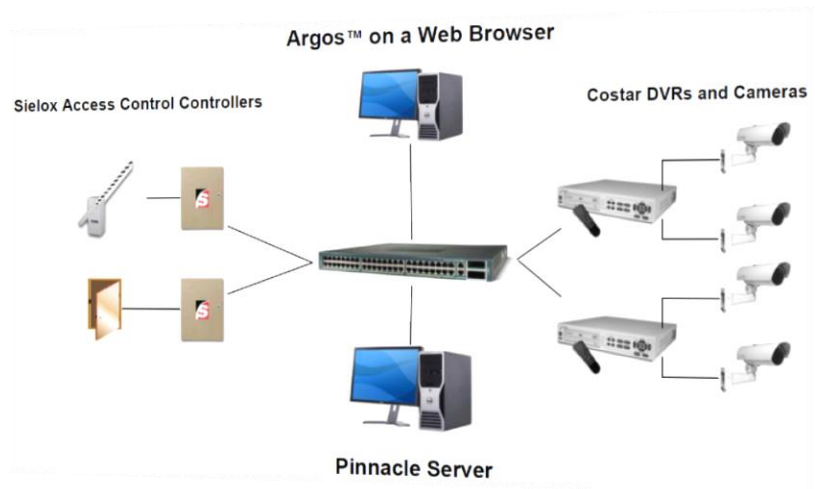

Pinnacle Argos

- Video Driver for first 32 cameras is FREE.
- Expand up to 32 readers and 32 Cameras.
- Upgradeable to 64, 128 or unlimited cameras
- H.264 recording.
- No licensing fees per workstation
- No licensing fees for DVRs or NVRs
- View 1 to 32 cameras simultaneously
- Automatic full screen on alarm (1 x 1 layout)
- Pinnacle filters trigger camera call-up, video recording and PTZ presets
- Video file search on alarm event, date or time
- One touch alarm call up archived video
- One touch printing for video clip image
- Video clip file transfer with built in video player
- Video playback from any computer or DVD player
- Email capability on alarms – callback for video
- Complete PTZ control inside video window, virtual joy stick or mouse
- Remote viewing with a web based application anywhere, anytime with Microsoft Internet Explorer Browser.

Supported Costar DVR Series	Supported Costar NVR Series
General CR-E Series CR-EV Series CR-SP Series CR-416R Series PC CR-432R Series PC Specific S Series: CR4000S S Series: CR1600S SR Series: CR4000SR X Series: CR900X X Series: CR1600X CRP Series: CRP16 CR4 Series: CR4116 CR4 Series: CR4216 CR4 Series: CR4416 CR4 Series: CR4232	CR XDH CR XDi Series

Sielox®

Innovative Security Management Since 1979

About Sielox

Since 1979, Sielox has designed and marketed intuitive security management systems through a network of select business partners to a variety of end-users within commercial, education, financial, government, industrial, manufacturing and retail markets. From entry-level to enterprise-wide, Sielox scalable solutions exceed today's complex and demanding security environments. Headquartered in Runnemede, New Jersey, Sielox prides itself by providing "Made in USA" solutions.