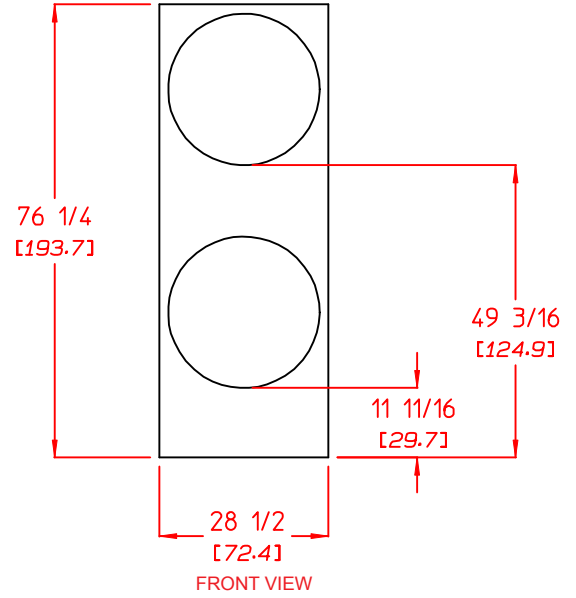

ADC AD-236

AD-236 Specifications	
Tumbler Capacity (dry weight) *	30 lbs (13.60 kg.) x 2
Tumbler Diameter	27-1/4" (69.22 cm)
Tumbler Depth	30" (76.2 cm)
Tumbler Volume	10.1 cu ft (286 L)
Tumbler/Drive Motor	1/2 hp (0.373 kW)
Blower/Fan Motor	1/2 hp (0.373 kW)
Door Opening (diameter)	21-1/2" (54.6 cm)
Door Sill Height (top pocket/bottom pocket)	49-3/16" (124.9 cm) 11-11/16" (29.7 cm)
S.A.F.E. Water Connection	3/4" (11.5 NH) F.N.P.T. 3/4" B.S.P.T. (outside North America)
Dryers per 20'/40' Container	11 / 22
Dryers per 48'/53' Truck	30 / 33
Width	28-1/2" (72.4 cm)
Depth	53-1/2" (135.9 cm)
Height	76-1/4" (193.7 cm)
Airflow (per tumbler)	60 Hz 400 cfm (11.33 cmm) 50 Hz 333 cfm (9.44 cmm)
Exhaust Connection	8" (20.32 cm)
GAS MODEL:	Voltage Available 120-240v 1,3ø 2,3w 50/60 Hz Approx. Net Wt. 850 lbs (385.5 kg) Approx. Ship Wt. 900 lbs (408.2 kg) Heat Input (per pocket) 80,000 btu/hr (20,160 kcal/hr) Inlet Pipe Connection 3/4" M.N.P.T.

Specifications in parentheses are metric equivalents.
*30 lbs. each per pocket/tumbler

1/25/11

Electrical Service Specifications					
GAS ONLY					
SERVICE VOLTAGE	PHASE	WIRE SERVICE	APPROX AMP DRAW		CIRCUIT BREAKER
			60 Hz	50 Hz	
120	1	2	8.7	--	15
208	1	2	5.2	--	15
240	1	2	4.8	4.7	15
208	3	3	3.0	--	15
240	3	3	3.2	--	15

P/N 451032 10/10

88 Currant Road Fall River, MA 02720-4781 • 508.678.9000 • Fax: 508.678.9447 • Email: sales@amdry.com

www.amdry.com