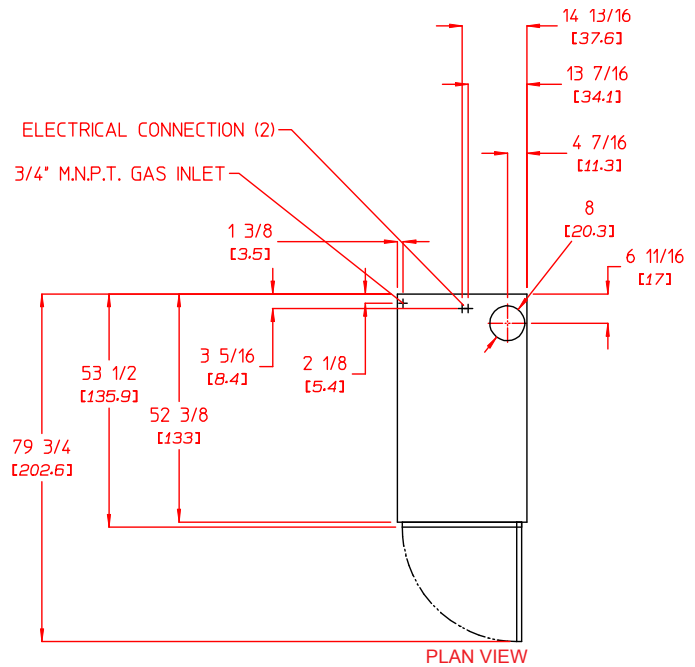

ADC AD-236

AD-236 Specifications	
Tumbler Capacity (dry weight) *	30 lbs (13.60 kg.) x 2
Tumbler Diameter	27-1/4" (69.22 cm)
Tumbler Depth	30" (76.2 cm)
Tumbler Volume	10.1 cu ft (286 L)
Tumbler/Drive Motor	1/2 hp (0.373 kW)
Blower/Fan Motor	1/2 hp (0.373 kW)
Door Opening (diameter)	21-1/2" (54.6 cm)
Door Sill Height (top pocket/bottom pocket)	49-3/16" (124.9 cm) 11-11/16" (29.7 cm)
S.A.F.E. Water Connection	3/4" (11.5 NH) F.N.P.T. 3/4" B.S.P.T. (outside North America)
Dryers per 20'/40' Container	11 / 22
Dryers per 48'/53' Truck	30 / 33
Width	28-1/2" (72.4 cm)
Depth	53-1/2" (135.9 cm)
Height	76-1/4" (193.7 cm)
Airflow (per tumbler)	60 Hz 400 cfm (11.33 cmm) 50 Hz 333 cfm (9.44 cmm)
Exhaust Connection	8" (20.32 cm)
GAS MODEL:	Voltage Available 120-240v 1,3ø 2,3w 50/60 Hz Approx. Net Wt. 850 lbs (385.5 kg) Approx. Ship Wt. 900 lbs (408.2 kg) Heat Input (per pocket) 80,000 btu/hr (20,160 kcal/hr) Inlet Pipe Connection 3/4" M.N.P.T.

Specifications in parentheses are metric equivalents.
*30 lbs. each per pocket/tumbler

1/25/11

Electrical Service Specifications					
GAS ONLY					
SERVICE VOLTAGE	PHASE	WIRE SERVICE	APPROX AMP DRAW		CIRCUIT BREAKER
			60 Hz	50 Hz	
120	1	2	8.7	--	15
208	1	2	5.2	--	15
240	1	2	4.8	4.7	15
208	3	3	3.0	--	15
240	3	3	3.2	--	15

P/N 451032 10/10

88 Currant Road Fall River, MA 02720-4781 • 508.678.9000 • Fax: 508.678.9447 • Email: sales@amdry.com

www.amdry.com