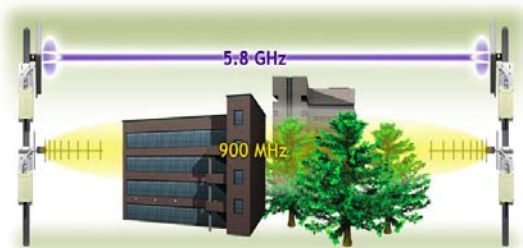

The Sielox Wireless offers:

• Powerful Range	40+ miles
• Robust RF Operation	
• Industrial Grade	-40 to 160F
• Ease of Installation	
• Fast Enough	1.5 Mbps
• Solar Friendly	1.5 Watts