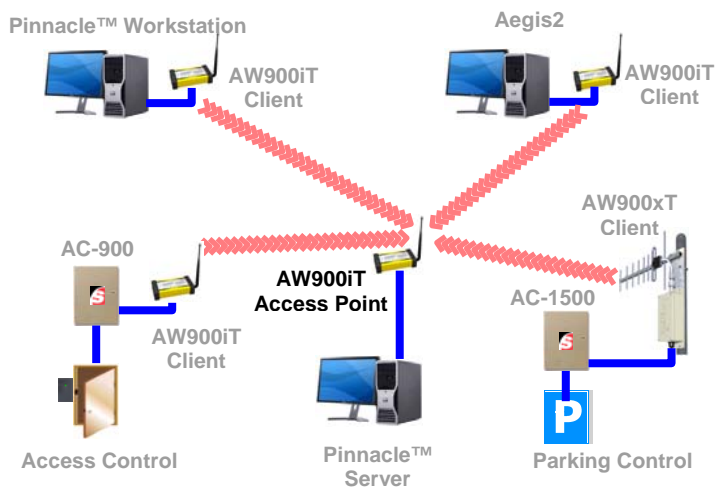

Sielox Wireless

900 MHz and 5.8 GHz

High power, narrow band, 1.5 Mbps long range wireless Ethernet systems

Sielox Wireless

The Sielox Wireless solution combines low cost, ease of installation and a robust Radio Frequency operation. The AW900T and AW5800T allow you to build your own long-range, point-to-point or point-to-multipoint wireless Ethernet solution.

Why use 900 MHz or 5.8 GHz

Sielox Wireless utilizes narrow bandwidth and high power to produce the longest range wireless Ethernet links on the market today. Our radios provide a large number of discrete channels and have built-in frequency intelligence to provide robust immunity to interference.

The 900 MHz products use a low frequency that can penetrate through trees and building walls.

The 5.8 GHz products operate in a relatively quiet spectrum that has low interference and noise, providing transmission distances of 30 miles or more even in high RF noise environments.

Surveillance

Access Control