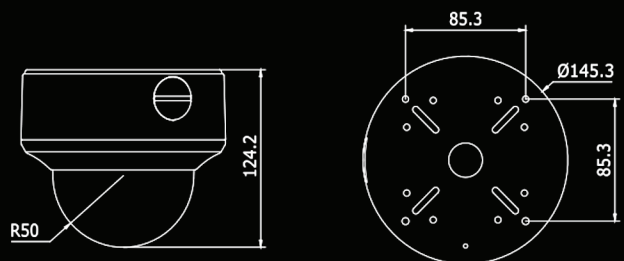

## ► General

|                               |  |
|-------------------------------|--|
| Working Temperature/ Humidity | -20°C-60°C(-4°F-140°F) Humidity 90% or less (non-condensing)     |
| Power Supply                  | 12 VDC ; -A: 12 VDC, 24 VAC                                      |
| Power Consumption             | 12 VDC: Max. 4.5W ; 24 VAC: Max. 6.5W                            |
| Weather Proof Ratings         | IP66   |
| IR Range                      | Up to 40m  |
| Impact Protection             | IEC60068-2-75 test, Eh, 20J; EN50102, up to IK10.                |
| Communication                 | Up the coax(need UTC controller)<br>Protocol: Pelco-C(Coaxitron) |
| Dimensions                    | φ145.3 × 124.2 mm (φ5.72" × 4.89")                               |
| Weight                        | 880 g (1.95 lb)  |

Unit: mm