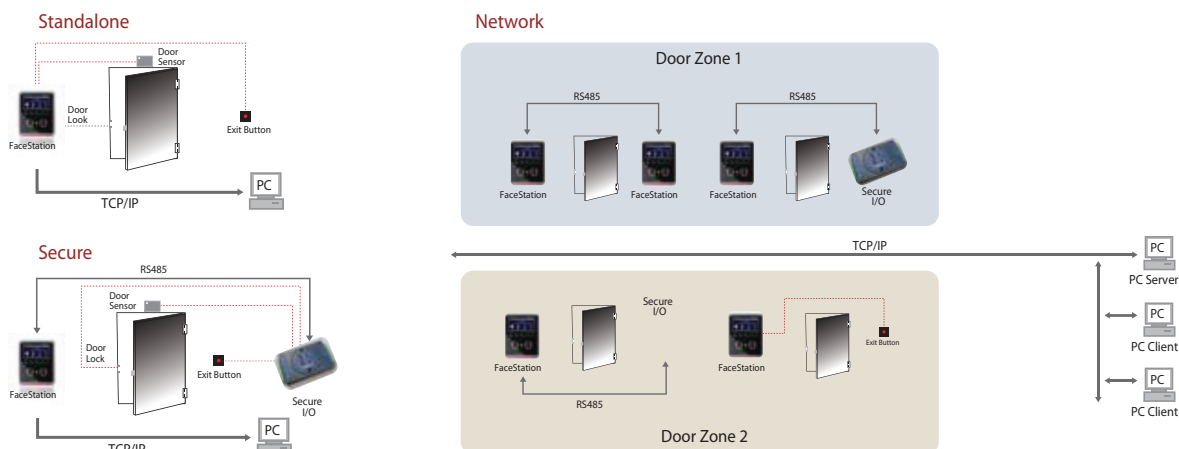

System Configuration

ACROSOFT
Wholesale Distributor
salesLA@acrosoft.net
www.acrosoft.net

Tel.: 305.477.4674
305.479.2303
Fax.: 305.477.4673
Acrosoft LLC
10800 NW 21 ST Suite, No. 150
Miami, Florida 33172

FCSB-1312131-REV1
Subject to changes without notice.