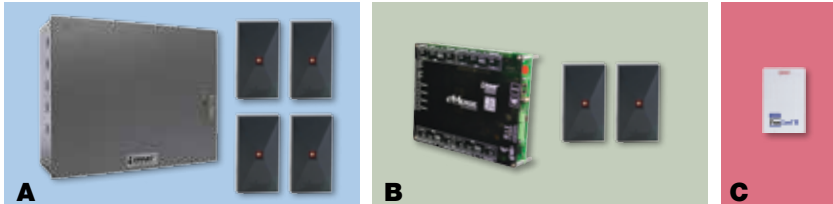

Become a 60 Second Expert

Everything you need to know to build a basic eMerge system in less than a minute.

Six-Door System

- A** One (1) **EL36-4MB**² 4-Door, 4-Reader Elite Access System Bundle (Part # 620-100259)
- B** One (1) **ACM2DB**³ 2-Door, 2-Reader ACM with Reader Bundle (Part # 620-100270); ACM mounts inside either the ES or EL standard metal enclosure
- C** One (1) **ProxCARD II** 25-Pack, 125 kHz, Wiegand Proximity Access Cards (Part # ProxCARD II)