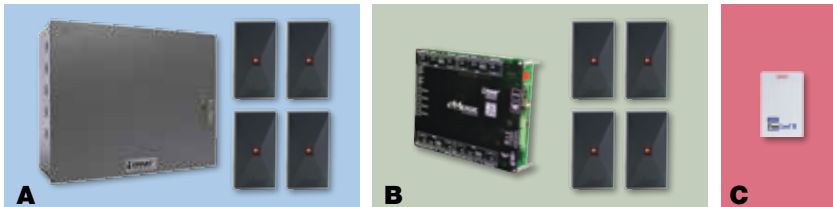

Ten-Door System

- **A** One (1) **EL36-4MB**² 4-Door, 4-Reader Elite Access System Bundle (Part # 620-100259)
- **B** One (1) **EXN-2MB**³ 2-Door, 2-Reader Access System Expansion Bundle (Part # 620-100280)
- **C** One (1) **ACM4DB**² 4-Door, 4-Reader Access Control Module Bundle (Part # 620-100272); ACM mounts inside either the ES or EL standard metal enclosure
- **D** One (1) **ProxCARD II** 25-Pack, 125 kHz, Wiegand Proximity Access Cards (Part # ProxCARD II)