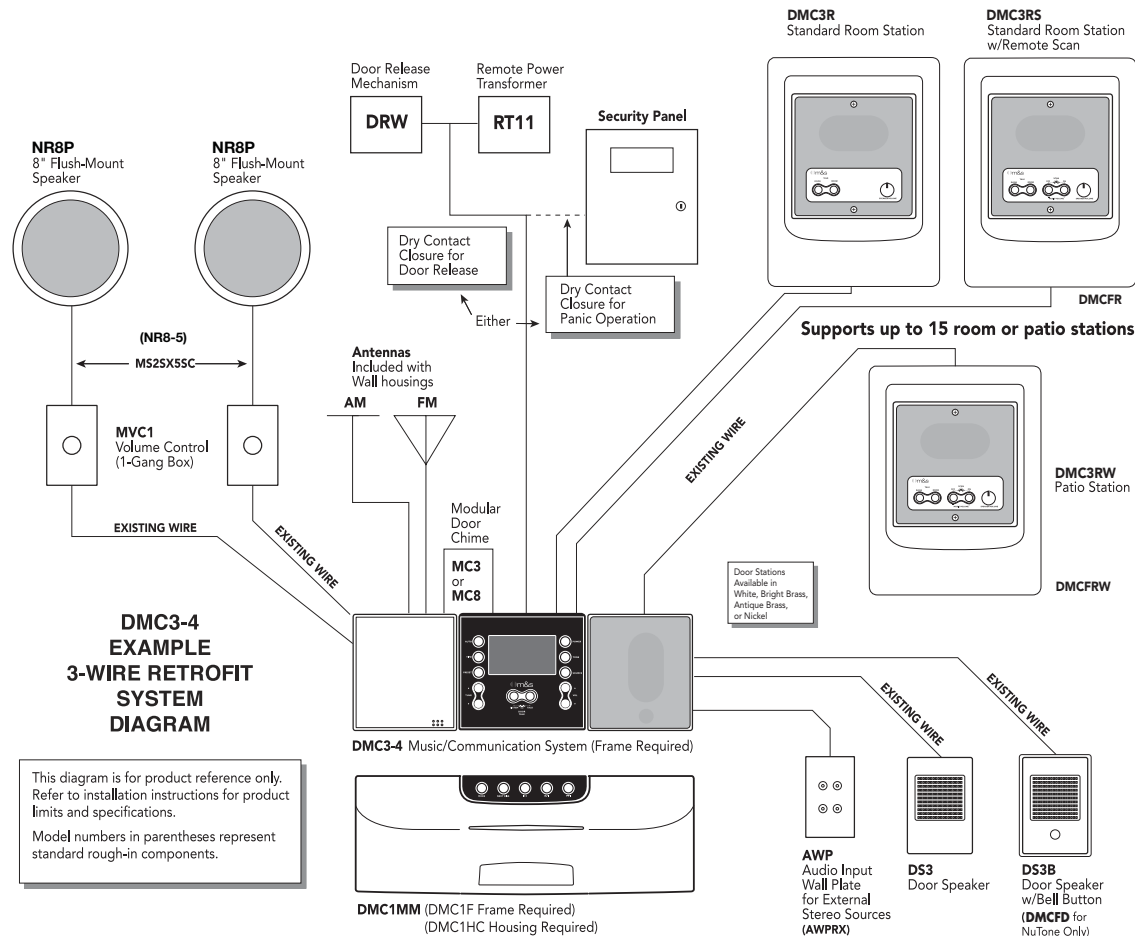

DMC3-4 System Diagram

DMC3-4 System Specifications

- Retrofit for 3- and 4-wire intercom systems
- Supports up to 15 room stations
- Supports up to 3 door speakers
- 30 Watts (RMS) maximum output power
- Two music source inputs
- Eight AM and eight FM radio station tuner presets
- Remote volume and source control from room stations
- Intercom only and door release features
- Programmable monitor override
- Automatic on/off feature
- Optional three-note and eight-note door chime
- White, almond and black faceplate colors available
- 15.25" w x 5.3125" h

Optional DMC1 iPlay® Specifications

- DMC1 iPlay® dock for playing music and device charging
- 3.5mm audio input jack for MP3 player audio
- Charge MP3/phone via power only USB-A port
- Single slot CD player supports CD/CD-R/CD-RW and MP3 discs
- White, almond and black faceplate colors available
- Available as an option/accessory to the DMC1 or DMC3-4 system
- 16" w x 12" h

DMC1 iPlay® is a registered trademark of Linear LLC.

Linear®
Building On Innovation.