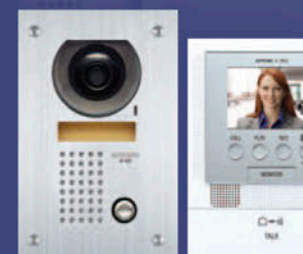

- **Clear Identification Day & Night**  
In low light conditions, the video door station's built-in white LED illuminators will activate. Identify visitors even at night.

- **Both Hands-free & Push-to-Talk**  
When a call comes in, press the TALK button to begin hands-free VOX (voice operated exchange) communication.

- **LED Indicates Who is Speaking**  
The LED lights turn on when talking to visitors and turn off when listening, making communication easy.

- **Option Button**  
Controls an external device, such as an outdoor entrance light or secondary door release (with supplied option connector)  
NOTE: Not available on JF-2SD

## Get started with Easy-to-Install Boxed Sets!

**JFS-2AED Includes:**  
JF-DA - Door Station  
JF-2MED - Inside Master Station  
PS-1820UL - Power Supply

**JFS-2AEDV Includes:**  
JF-DV - Door Station  
JF-2MED - Inside Master Station  
PS-1820UL - Power Supply