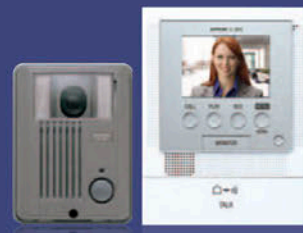

Get started with Easy-to-Install Boxed Sets!

JFS-2AED Includes:
JF-DA - Door Station
JF-2MED - Inside Master Station
PS-1820UL - Power Supply