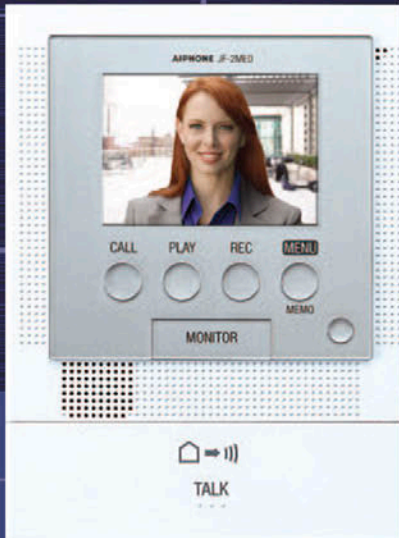

Identify visitors safely from inside

JF-2MED
Master Station H: 7" x W:
5-5/16" x D: 1-1/16"

Expand inside...