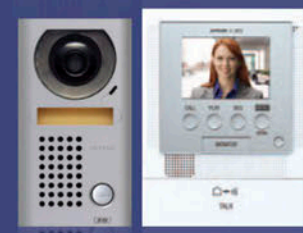

JFS-2AEDV Includes:
JF-DV - Door Station
JF-2MED - Inside Master Station
PS-1820UL - Power Supply