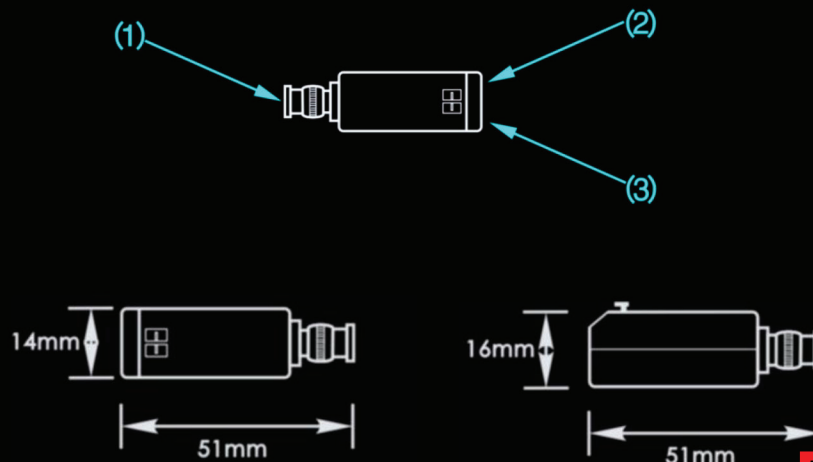

TT101TURBO

TurboHD Transmission

epcom®
POWERED BY HIKVISION

► Introduction

TT101TURBO is a passive high definition transmitter, small size and easy installation, transmission distance of color signal up to 200m, it is very suitable for middle distance video surveillance, such as office building, community, school and hospital etc.

► Compatibility

Fully compatible with TurboHD and traditional analog cameras and DVRs.

► Product Terminal and Dimension Introduction

- (1) VIDEO IN
- (2) VIDEO + CUP(UTP Cable)
- (3) VIDEO - (UTP Cable)

► Product Installation Instructions

Connect the video signal to BNC terminal of transmitter.

Selected a pair of UTP Cable (must be same color) connect to the transmitter VIDEO +/- port and receiver VIDEO +/- port.

Connect the video signal of receiver to display device.

► Specifications

Bandwidth	DC0 to 60MHz
Impedance	75Ω to 100Ω
Differential Gain	<2%
Differential Phase	<2%
Connectors	BNC to Spring compression wire terminals
Temperature	Operating: -25°to 70°C Humidity < 95%

► Dimensions

EV TURBOHD
series