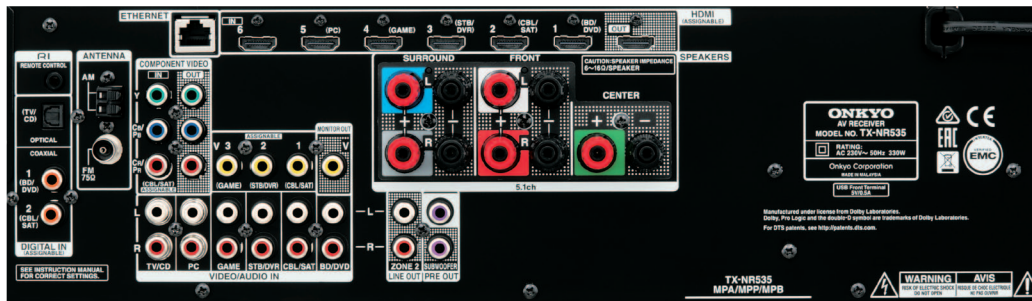

THD+N (Total Harmonic Distortion + Noise) 0.7% (20 Hz–20 kHz, Half Power)

Damping Factor 60 (Front, 1 kHz, 8 Ω)

Input Sensitivity and Impedance 200 mV/47 kΩ (Line)

Rated RCA Output Level and Impedance 200 mV/2.2 kΩ (Line Out)

Maximum RCA Output Level and Impedance 2.0V/2.2 kΩ (Line Out)

Frequency Response 5 Hz–100 kHz/+1 dB, -3 dB (Direct Mode)

Tone Control ±10 dB, 20 kHz (Bass)
±10 dB, 20 kHz (Treble)

Signal-to-Noise Ratio 100 dB (Line, IHF-A)

Speaker Impedance 6 Ω – 16 Ω

Video Section

Input Sensitivity/Output Level and Impedance

Video 1.0Vp-p/75 Ω (Component Y)

0.7Vp-p/75 Ω (Component Pb/Cb, Pr/CR)

1.0Vp-p/75 Ω (Composite)

Component Video Frequency Response 5 Hz–100 MHz/+0 dB, -3 dB

Tuner Section

Tuning Frequency Range

FM 87.5 MHz–108 MHz

AM 522 kHz–1,611 kHz

530 kHz–1,710 kHz

FM/AM Preset Memory 40 Stations

General

Power Supply AC 230V~, 50 Hz
(Asian Model: AC 220–240V~, 50/60 Hz
Taiwan Model: AC 120V, 60 Hz)

Power Consumption 330 W (Asian Model: 380 W)

No-Sound Power Consumption 55 W

Standby Power Consumption 0.2 W

Dimensions (W x H x D) 435 x 150 x 329 mm

Weight 8.1 kg

CARTON

Dimensions (W x H x D) 537 x 268 x 416 mm

Weight 10.5 kg

Supplied Accessories

• Indoor FM antenna • Antenna isolator* • AM loop antenna • Color labels for speaker cable • Speaker setup microphone • Instruction manual • Remote controller • AA (R6) batteries** x 2

*Included with Chinese model only.

**Not included with Chinese model.

Text on receiver may vary with region.