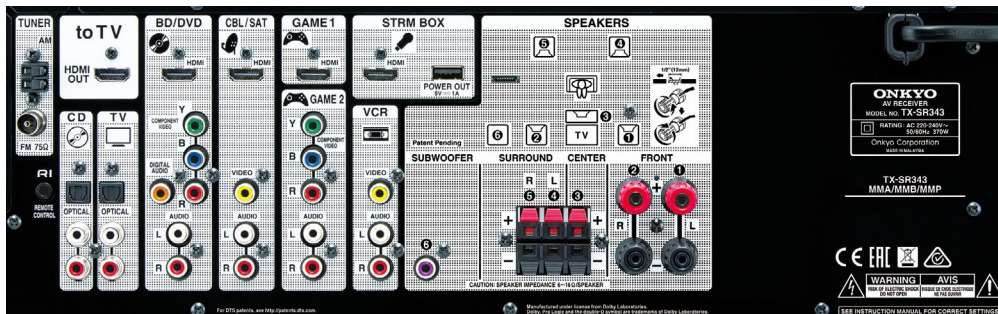

Text on receiver may vary with region.