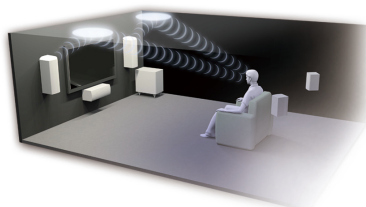

Hi-Current Amp Design for Authentic Sound Reproduction

High instantaneous current enhances speaker control for accurate and dynamic audio reproduction. It's the cornerstone of Onkyo's amplification philosophy.