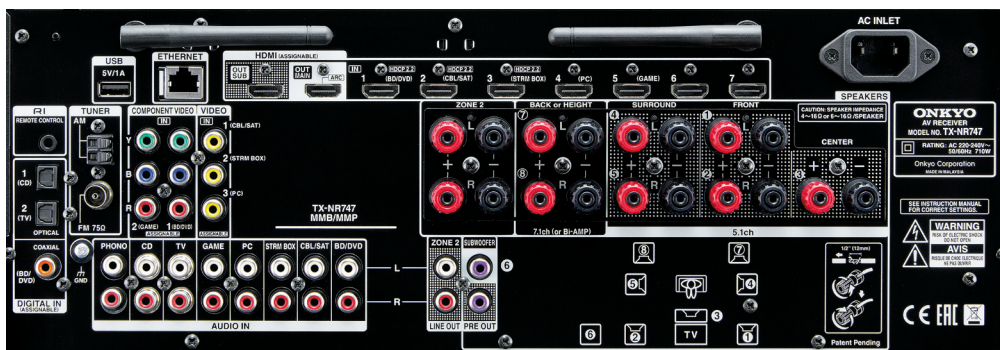

Text on receiver may vary with region.