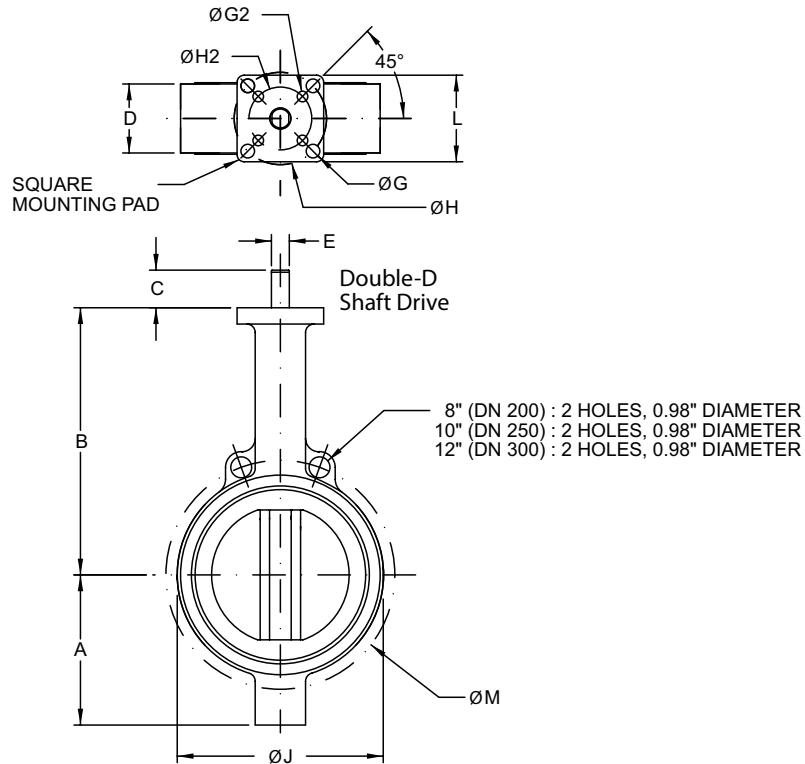

BUTTERFLY VALVES – Resilient Seated

General Purpose Butterfly Valves – 141 Series & 145 Series

141 Series: Apollo International™

145 Series: Assembled & Tested in USA

WD MODEL

2" - 12"

LD MODEL

2" - 12"

14" - 24"

Double-D
Shaft Drive

Shaft Drive:
Double-D (14")
Round & Keyed (16" & larger)