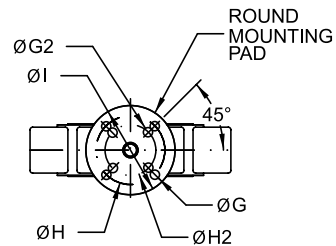

BUTTERFLY VALVES – Resilient Seated

General Purpose Butterfly Valves – 141 Series & 145 Series

141 Series: Apollo International™

145 Series: Assembled & Tested in USA

WD MODEL

2" - 12"

LD MODEL

2" - 12"

14" - 24"

Double-D
Shaft Drive

Shaft Drive:
Double-D (14")
Round & Keyed (16" & larger)