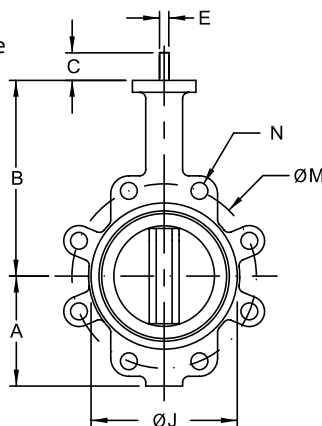

BUTTERFLY VALVES – Resilient Seated

General Purpose Butterfly Valves – 141 Series & 145 Series

141 Series: Apollo International™

145 Series: Assembled & Tested in USA

WD MODEL

2" - 12"

LD MODEL

2" - 12"

14" - 24"

Double-D
Shaft Drive

Shaft Drive:
Double-D (14")
Round & Keyed (16" & larger)