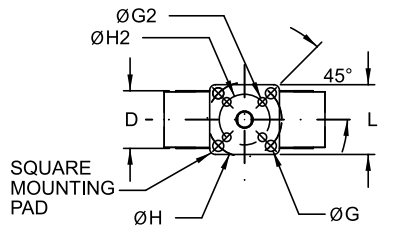

BUTTERFLY VALVES – Resilient Seated

General Purpose Butterfly Valves – 141 Series & 145 Series

141 Series: Apollo International™

145 Series: Assembled & Tested in USA

WD MODEL

2" - 12"

LD MODEL

2" - 12"

14" - 24"

Double-D
Shaft Drive

Shaft Drive:
Double-D (14")
Round & Keyed (16" & larger)