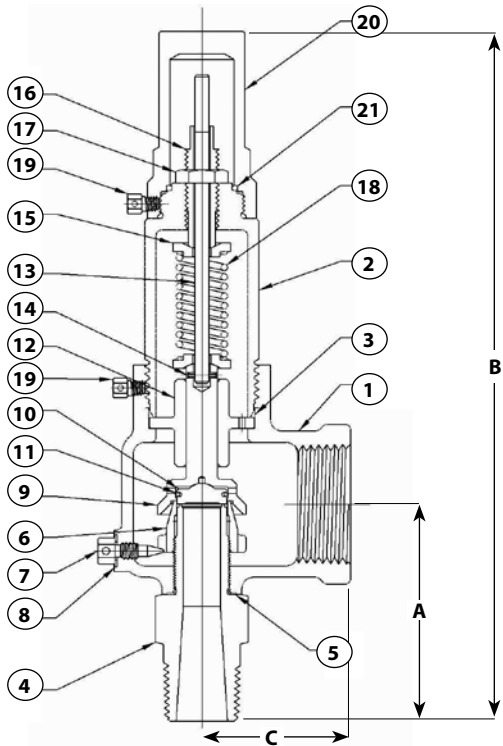

## Multi-Purpose Safety Relief Valves

### MATERIALS

500 ASSEMBLY W/SCREWED CAP

PACKED LEVER DETAIL

TEST GAG DETAIL

Item	Component	Material 510 Series	Material 520 Series	Material 530 Series	Material 540 Series
1	Body	Bronze B-584-C844	Bronze B-584-C844	Steel SA-216 WCB	SS SA-351-CF8M
2	Bonnet	Brass*	Brass*	Steel**	SS Type 316***
3	Bonnet Seal	PTFE	PTFE	PTFE	PTFE
4	Nozzle	Brass B-16	SS Type 316	SS Type 316	SS Type 316
5	Nozzle Seal	PTFE	PTFE	PTFE	PTFE
6	Nozzle Ring	SS Type 316	SS Type 316	SS Type 316	SS Type 316
7	Set Screw	Brass	Brass	SS Type 316	SS Type 316
8	Set Screw Seal	PTFE	PTFE	PTFE	PTFE
9	Disc Holder	Brass	SS Type 316	SS Type 316	SS Type 316
10	Disc	SS Type 316	SS type 316	SS Type 316	SS Type 316
11	Retaining Ring	Stainless Steel	Stainless Steel	Stainless Steel	Stainless Steel
12	Disc Guide	Brass	Brass	SS Type 316	SS Type 316
13	Stem	Brass	Brass	SS Type 316	SS Type 316
14	Spring Pin	Stainless Steel	Stainless Steel	Stainless Steel	Stainless Steel
15	Spring Washer	Brass	Brass	SS Type 316	SS Type 316
16	Adjusting Bolt	Brass	Brass	SS Type 316	SS Type 316
17	Lock nut	Brass	Brass	SS Type 316	SS Type 316
18	Spring	Stainless Steel	Stainless Steel	Stainless Steel	Stainless Steel
	Spring, High Temp.	Inconel	Inconel	Inconel	Inconel
19	Lock Screw	Stainless Steel	Stainless Steel	Stainless Steel	Stainless Steel
20	Cap, Screwed	Brass	Brass	Steel	SS Type 316
21	Seal, Cap	Viton	Viton	Viton	Viton
-	Nameplate	Stainless Steel	Stainless Steel	Stainless Steel	Stainless Steel
-	Drive Screw	Stainless Steel	Stainless Steel	Stainless Steel	Stainless Steel
-	Seal & Wire	Lead/SS	Lead/SS	Lead/SS	Lead/SS
-	Seal & Wire (CE)			Alum/SS	Alum/SS

Notes:

\* Sizes G, H and J are Cast Bronze

\*\* Sizes H and J are Cast Steel

\*\*\* Sizes H and J are Cast Stainless Steel Type 316

### 500 SERIES SOFT SEAT DETAIL

PCTFE

O-RING