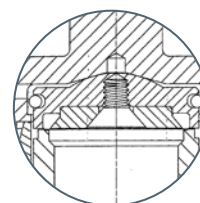

PCTFE

O-RING