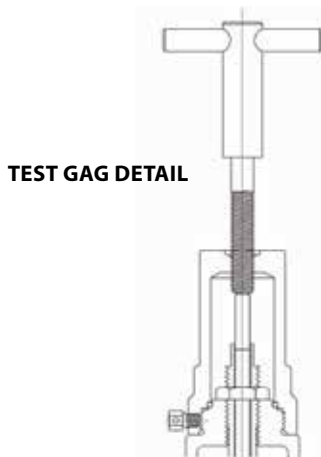

### MATERIALS

500 ASSEMBLY W/SCREWED CAP

PACKED LEVER DETAIL

TEST GAG DETAIL

Item	Component	Material 510 Series	Material 520 Series	Material 530 Series	Material 540 Series
1	Body	Bronze B-584-C844	Bronze B-584-C844	Steel SA-216 WCB	SS SA-351-CF8M
2	Bonnet	Brass*	Brass*	Steel**	SS Type 316***
3	Bonnet Seal	PTFE	PTFE	PTFE	PTFE
4	Nozzle	Brass B-16	SS Type 316	SS Type 316	SS Type 316
5	Nozzle Seal	PTFE	PTFE	PTFE	PTFE
6	Nozzle Ring	SS Type 316	SS Type 316	SS Type 316	SS Type 316
7	Set Screw	Brass	Brass	SS Type 316	SS Type 316
8	Set Screw Seal	PTFE	PTFE	PTFE	PTFE
9	Disc Holder	Brass	SS Type 316	SS Type 316	SS Type 316
10	Disc	SS Type 316	SS type 316	SS Type 316	SS Type 316
11	Retaining Ring	Stainless Steel	Stainless Steel	Stainless Steel	Stainless Steel
12	Disc Guide	Brass	Brass	SS Type 316	SS Type 316
13	Stem	Brass	Brass	SS Type 316	SS Type 316
14	Spring Pin	Stainless Steel	Stainless Steel	Stainless Steel	Stainless Steel
15	Spring Washer	Brass	Brass	SS Type 316	SS Type 316
16	Adjusting Bolt	Brass	Brass	SS Type 316	SS Type 316
17	Lock nut	Brass	Brass	SS Type 316	SS Type 316
18	Spring	Stainless Steel	Stainless Steel	Stainless Steel	Stainless Steel
	Spring, High Temp.	Inconel	Inconel	Inconel	Inconel
19	Lock Screw	Stainless Steel	Stainless Steel	Stainless Steel	Stainless Steel
20	Cap, Screwed	Brass	Brass	Steel	SS Type 316
21	Seal, Cap	Viton	Viton	Viton	Viton
-	Nameplate	Stainless Steel	Stainless Steel	Stainless Steel	Stainless Steel
-	Drive Screw	Stainless Steel	Stainless Steel	Stainless Steel	Stainless Steel
-	Seal & Wire	Lead/SS	Lead/SS	Lead/SS	Lead/SS
-	Seal & Wire (CE)			Alum/SS	Alum/SS