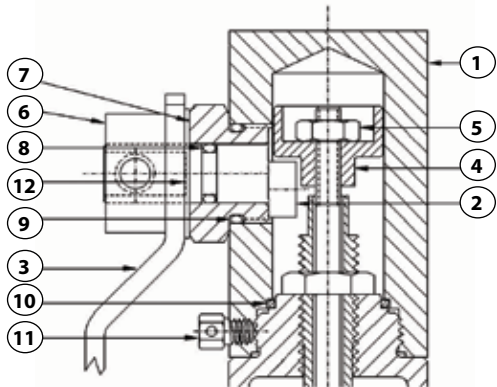

### MATERIALS

500 ASSEMBLY W/SCREWED CAP

PACKED LEVER DETAIL

TEST GAG DETAIL

Item	Component	Material 510 Series	Material 520 Series	Material 530 Series	Material 540 Series
1	Body	Bronze B-584-C844	Bronze B-584-C844	Steel SA-216 WCB	SS SA-351-CF8M
2	Bonnet	Brass*	Brass*	Steel**	SS Type 316***
3	Bonnet Seal	PTFE	PTFE	PTFE	PTFE
4	Nozzle	Brass B-16	SS Type 316	SS Type 316	SS Type 316
5	Nozzle Seal	PTFE	PTFE	PTFE	PTFE
6	Nozzle Ring	SS Type 316	SS Type 316	SS Type 316	SS Type 316
7	Set Screw	Brass	Brass	SS Type 316	SS Type 316
8	Set Screw Seal	PTFE	PTFE	PTFE	PTFE
9	Disc Holder	Brass	SS Type 316	SS Type 316	SS Type 316
10	Disc	SS Type 316	SS type 316	SS Type 316	SS Type 316
11	Retaining Ring	Stainless Steel	Stainless Steel	Stainless Steel	Stainless Steel
12	Disc Guide	Brass	Brass	SS Type 316	SS Type 316
13	Stem	Brass	Brass	SS Type 316	SS Type 316
14	Spring Pin	Stainless Steel	Stainless Steel	Stainless Steel	Stainless Steel
15	Spring Washer	Brass	Brass	SS Type 316	SS Type 316
16	Adjusting Bolt	Brass	Brass	SS Type 316	SS Type 316
17	Lock nut	Brass	Brass	SS Type 316	SS Type 316
18	Spring	Stainless Steel	Stainless Steel	Stainless Steel	Stainless Steel
	Spring, High Temp.	Inconel	Inconel	Inconel	Inconel
19	Lock Screw	Stainless Steel	Stainless Steel	Stainless Steel	Stainless Steel
20	Cap, Screwed	Brass	Brass	Steel	SS Type 316
21	Seal, Cap	Viton	Viton	Viton	Viton
-	Nameplate	Stainless Steel	Stainless Steel	Stainless Steel	Stainless Steel
-	Drive Screw	Stainless Steel	Stainless Steel	Stainless Steel	Stainless Steel
-	Seal & Wire	Lead/SS	Lead/SS	Lead/SS	Lead/SS
-	Seal & Wire (CE)			Alum/SS	Alum/SS

Notes:

\* Sizes G, H and J are Cast Bronze

\*\* Sizes H and J are Cast Steel

\*\*\* Sizes H and J are Cast Stainless Steel Type 316

### 500 SERIES SOFT SEAT DETAIL

PCTFE

O-RING