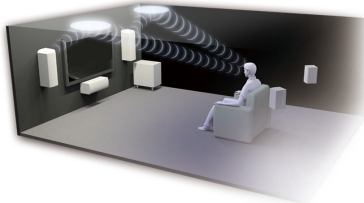

TX-NR646 7.2-Channel Network A/V Receiver

DTS:X™ Compatible

DTS:X is a next-generation object-based surround sound technology that includes height to deliver a fully-immersive listening experience to your living room. DTS:X provides listeners the ultimate in flexibility, immersion, and interactivity.

Supports Dolby Atmos® Up to 5.1.2 Channels

Dolby Atmos transports you from an ordinary moment into an extraordinary experience with captivating, multidimensional sound that fills your room and flows all around you to move your mind, body, and soul.

Hi-Current Amp Design for Authentic Sound Reproduction

High instantaneous current enhances speaker control for accurate and dynamic audio reproduction. It's the cornerstone of Onkyo's amplification philosophy.