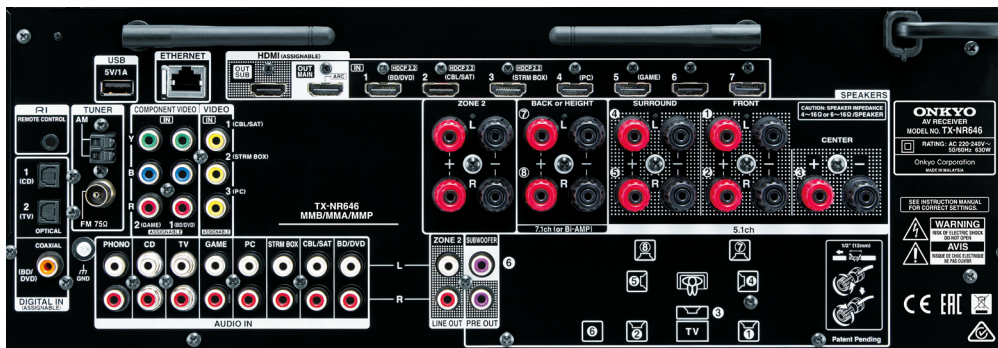

Supplied Accessories

- Indoor FM antenna • AM loop antenna
- Speaker set-up microphone • Instruction manual
- Remote controller • AA (R6) batteries x 2

Text on receiver may vary with region.