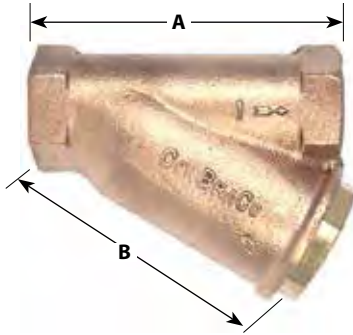

BACKFLOW PREVENTION CATALOG

"Y" Strainers Backflow Preventers

YB STRAINER SERIES

Y STRAINER

FEATURES

- Maximum protection capability against foreign particles in piping systems and process equipment.
- Cast bronze body (C84400 / LF C89836)
- 304 Stainless Steel screen
- Sizes 1/4" thru 1/2" comes standard with 50 mesh (0.009" wire)
- Sizes 3/4" thru 2" comes standard with 20 mesh (0.016" wire)
- **Lead-Free** option
- Other screen sizes available (contact customer service)
- Operating pressure to 400 psig WOG
- Removable self-aligning screen
- 5 year, domestic warranty
- 400 Series is female x male NPT (3/4" & 1" only)

DIMENSIONS

Factory No.	Model No.	Size In.	A (In.)	A (mm.)	B (In.)	B (mm.)	Cap Tapping Suffix -02	Wt. Lbs.	Wt. Kgs.
59-001-01	YB14	1/4 NPT	2	50	1-1/4	32	1/8 NPT	.42	.19
59-002-01	YB38	3/8 NPT	2-11/16	68	2	50	1/4 NPT	.79	.36
59-003-01	YB12	1/2 NPT	2-11/16	68	2	50	1/4 NPT	.75	.34
59-004-01	YB34	3/4 NPT	3-7/8	98	3-1/4	83	1/2 NPT	1.85	.84
59-005-01	YB1	1 NPT	4-3/4	121	4	100	3/4 NPT	2.76	1.25
59-006-01	YB114	1-1/4 NPT	5-1/8	130	4-1/4	108	3/4 NPT	3.58	1.62
59-007-01	YB112	1-1/2 NPT	5-3/4	146	5	127	1 NPT	5.41	2.45
59-008-01	YB2	2 NPT	6-3/4	171	6	150	1-1/4 NPT	7.47	3.39
59-404-01	YBM34	3/4 F x MNPT	5-3/8	136	3-1/4	83	1/2 NPT	2.0	.9
59-405-01	YBM1	1 F x MNPT	5-3/4	146	4	100	3/4 NPT	2.95	1.3
59LF-001-01	YB14LF	1/4 NPT	2	50	1-1/4	32	1/8 NPT	.42	.19
59LF-002-01	YB38LF	3/8 NPT	2-11/16	68	2	50	1/4 NPT	.79	.36
59LF-003-01	YB12LF	1/2 NPT	2-11/16	68	2	50	1/4 NPT	.75	.34
59LF-004-01	YB34LF	3/4 NPT	3-7/8	98	3-1/4	83	1/2 NPT	1.85	.84
59LF-005-01	YB1LF	1 NPT	1-3/4	121	4	100	3/4 NPT	2.76	1.25
59LF-006-01	YB114LF	1-1/4 NPT	5-1/8	130	4-1/4	108	3/4 NPT	3.58	1.62
59LF-007-01	YB112LF	1-1/2 NPT	5-3/4	146	5	127	1 NPT	5.41	2.45
59LF-008-01	YB2LF	2 NPT	6-3/4	171	6	150	1-1/4 NPT	7.47	3.39
59LF-404-01	YBM34LF	3/4 NPT x MNPT	5-3/8	136	3-1/4	83	1/2 NPT	2.0	.9
59LF-405-01	YBM1LF	1 NPT x MNPT	5-3/4	146	4	100	3/4 NPT	2.95	1.3