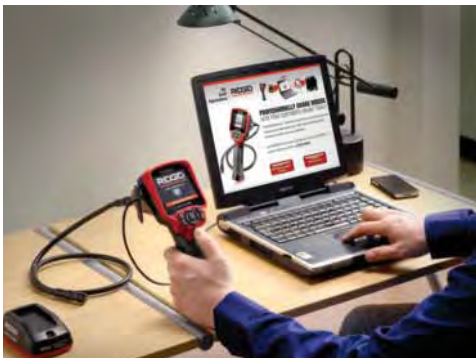

Hand-Held Video Inspection

micro CA-300 Inspection Camera

Documentation made easy with the new RIDGID® micro CA-300 Inspection Camera, the next evolution of the microEXPLORER®. Easily record still images and videos of problems in hard-to-reach areas and save these on the internal memory (235 mb) or the included 4 GB SD-card. Comfortable pistol-grip design, large screen and rugged anodized aluminum camera head with four bright LEDs make it easy to detect and diagnose the unreachable. Get the perfect view with enhanced features like image rotation and digital zoom. Besides the replaceable 3.7V Li-Ion battery, the micro CA-300 can also be powered with the included AC Adapter which is ideal for time consuming (drain) inspection jobs or when you simply run out of battery.

Included

- micro CA-300 with 17 mm imager, battery, charger, USB cable, hook, magnet and mirror accessories, RCA cable, AC adapter, headset with microphone, 4Gb SD card.

Specifications

- Display – 3.5" Color LCD (320 x 240 Resolution).
- Camera Head – 17 mm Diameter, Aluminum Construction.
- Lighting – 4 LEDs with Adjustable Brightness.
- Cable Reach – 3' (90 cm) expandable to 30' (9 m) w/optional extensions.
- Image/Video Format – Still Image - JPEG (640 x 480) / Video - MP4 (640 x 480 resolution).
- Video Output – 3' (90 cm) RCA Cable included (640 x 480 resolution).
- Waterproof – Camera & Cable to 10' (3 m) when properly assembled.
- Power Source – 3.7V Li-Ion Battery / 5V AC Adapter.
- Image Rotation – 4 x 90°.
- Digital Zoom – Yes.
- Internal Memory – 235 MB.
- SD-card – Up to 32 GB (4 GB card included).
- Audio Recorder, Speaker, Headset – Yes, integrated.