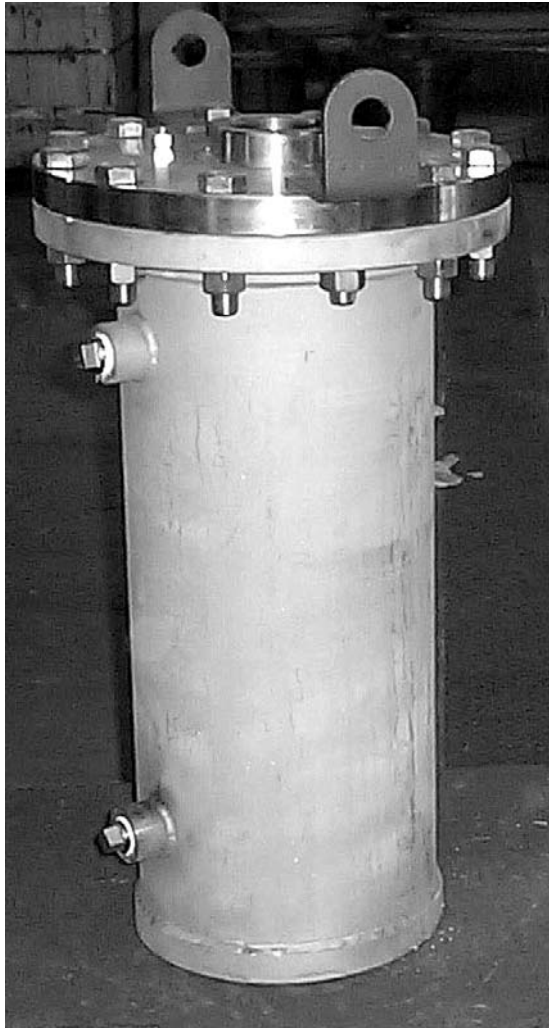

Fabricated Universal Sewer Valves

Fabricated Universal Sewer Valve

New From Crispin Valves

**Engineered
and Fabricated
in the USA**

- **Heavy Duty Quality Construction**
- **Uses existing Stainless Steel Internals— No Plastic**
- **Does not require backflushing**
- **Meets all present specifications**
- **Designed to stay open to fully exhaust air volume**
- **Available in standard and short body styles**