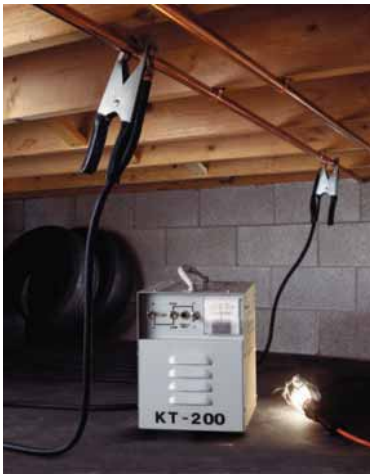

Pipe Thawers

Models KT-190 / KT-200 Pipe Thawers

For fast thawing of frozen metal pipes 1/2" through 1-1/2" (12-36mm). The KT-190 and KT-200 Pipe Thawing Units provide continuous heating to quickly thaw 1/2" to 1-1/2" frozen metal pipes. With these lightweight, versatile units, there is no need to dig or tear apart walls. Simply attach the clamps to the metal pipe on each side of the frozen section and the pipe is thawed within minutes.

- **Continuous Operation:** The KT-190 and KT-200 operate continuously without requiring any "cool-down" periods. There is no tripping of the unit or need to turn the unit off during the thawing process. Simply attach the cables to the pipe, turn the unit on and let it do its job – continuously from start to finish.
- **Lightweight:** Weighing under 30 lbs., each unit can be easily transported to the most difficult locations such as attics.
- **Versatile:** The KT-190 can be used on lengths of pipe between 15 and 75 feet. With 4 output levels, the KT-200 can be used on 4' to 150' lengths of pipe. The KT-200's amp meter allows the user to select the proper output level for maximum current draw and minimum thawing time.
- **Powerful:** Both units operate on a standard 115V, 15 amp outlet. The KT-190 produces 300 amps and the KT-200 produces 250-400 amps of thawing power.
- All these features and more make the KT-190 and the KT-200 the professional's choice.

Specifications

Model KT-190.

- Pipe Capacity – 1/2"-1-1/2" (12-36mm).
- Input Current – 15 Amps.
- Minimum Reach – 15' / (4.6m).
- Maximum Reach – 75' / (23m).
- Cable Length – 25' / (7.7m).
- Cable Size – 2 AWG.
- Output Amps – 300.
- Weight – 25 lbs. (11.4kg).

Model KT-200.

- Pipe Capacity – 1/2"-1-1/2" (12-36mm).
- Input Current – 15 Amps.
- Minimum Reach – 4' (1.2m).
- Maximum Reach – 150' (46m).
- Cable Length – 25' (7.7m).
- Cable Size – 1/0 AWG.
- Output Amps – 250-400.
- Weight – 29 lbs. (13.2kg).