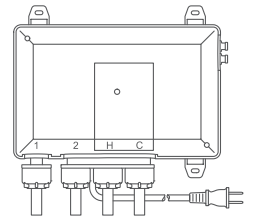

Two-Port Digital Thermostatic Valve
K-528-K-NA

With Eco-Mode Diverter
K-527-E-1CP

With Eco-Mode Diverter
K-527-E-1SN

With Eco-Mode Diverter
K-527-E-0

With Eco-Mode Diverter
K-527-E-7

DTV Prompt two-outlet digital interface includes mounting bracket and requires digital thermostatic valve K-528-K-NA.