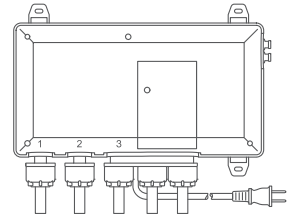

Three-Port Digital Thermostatic Valve
K-557-K-NA

Three-Outlet Digital Interface Mounting Bracket
K-559

Available in four finishes:
Polished Chrome (-CP),
Vibrant® Polished Nickel (-SN),
Vibrant Brushed Nickel (-BN),
or Black Black (-7)

With Eco-Mode Diverter
K-558-E-1CP

With Eco-Mode Diverter
K-558-E-1SN

With Eco-Mode Diverter
K-558-E-0

With Eco-Mode Diverter
K-558-E-7

DTV Prompt three-outlet digital interface requires mounting bracket K-559 and digital thermostatic valve K-557-K-NA.