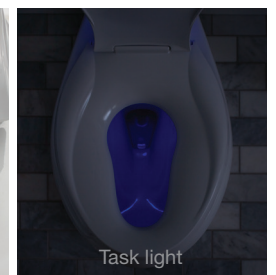

Integrated child-size seat

Makes it easy for children to use

Nightlight

Choose between two brightness levels for the task light that illuminates the bowl when the lid is lifted and the guiding light that illuminates the toilet when the lid is down

Quick-Attach® hardware

Speeds up installation and provides a secure fit

Easy installation

Installs as easily as a regular toilet seat

Transitions Nightlight Q3™ elongated toilet seat (K-2599-0)

Child position

Adult position

Fully open position

Guiding light

Adjust settings with push of a button

Task light

SKU	Description	Bowl Shape
K-2599	Transitions Nightlight Q3 Toilet Seat	Elongated
K-4732	Transitions Q3 Toilet Seat	Elongated