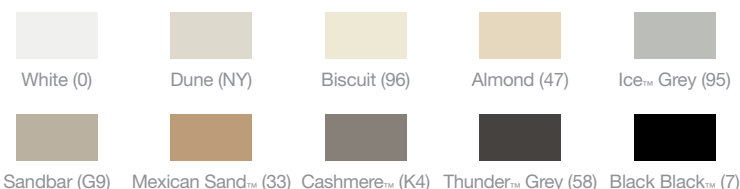

Optional Accessories

SKU	Description
K-5383-NA	10" rough-in kit
K-5381-NA	14" rough-in kit

Color options:

WaterSense®-labeled toilets use at least 20% less water than standard 1.6-gallon toilets while still meeting strict flushing performance guidelines.