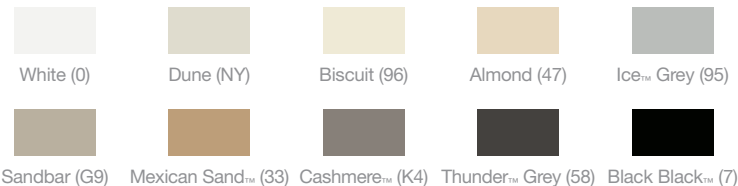

Color options:

WaterSense®-labeled toilets use at least 20% less water than standard 1.6-gallon toilets while still meeting strict flushing performance guidelines.

All products displaying this symbol or stating "ADA-compliant" will comply with the Americans with Disabilities Act when installed per the requirements of the 2010 ADA Standards for Accessible Design, Section 604 (Water Closets) of the Act.

*Feature does not apply to K-4007
**Available only in White and Biscuit