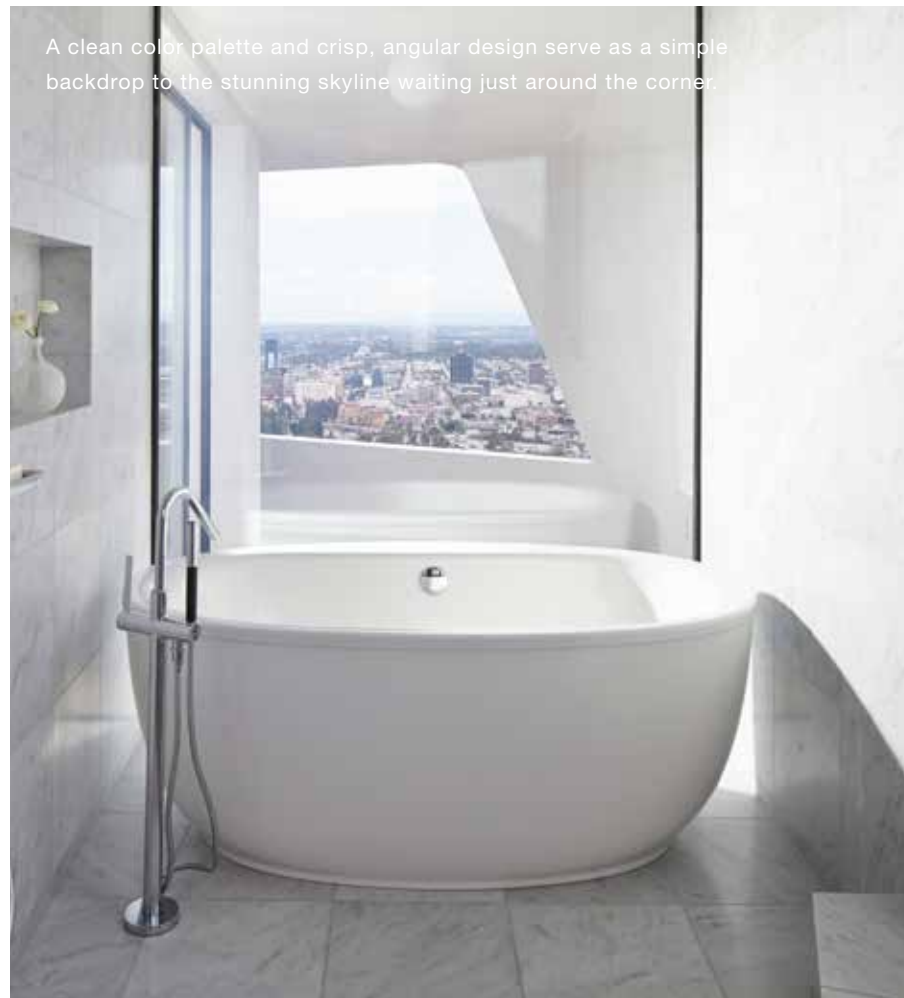

# Southern Belle

Stately lines and a color palette of creams, whites and dusty pinks bring a unique charm to this southern spa-like escape.

1 | Devonshire® Single-Handle Bathroom Sink Faucet (K-193-4-SN) 2 | Verdera® 20" Medicine Cabinet (K-99005-L-NA) 3 | Devonshire Sconce (K-10570-SN) 4 | Memoirs® Stately 30" Pedestal Sink (K-2268-1-47) 5 | Memoirs Stately Comfort Height® Two-Piece Elongated 1.28 GPF Toilet and Trip Lever (K-6669-47/K-9167-L-SN) 6 | Devonshire Robe Hook (K-10555-SN) 7 | Devonshire Towel Ring (K-10557-SN) 8 | Devonshire Toilet Tissue Holder (K-10554-SN) 9 | Devonshire Rite-Temp® Pressure-Balancing Shower Trim Set (K-T396-4-SN) 10 | Devonshire Transfer Valve Trim (K-T376-4-SN) 11 | 10" Traditional Round 2.5 GPM Rainhead with Catalyst® Air-Induction Spray and 6" Ceiling-Mount Showerarm (K-13693-SN/K-7394-SN) 12 | Artifacts® 2.0 GPM Handshower with Catalyst Air-Induction Spray, 30" Shower Slidebar, Wall-Mount Supply Elbow and MasterShower® Metal Shower Hose (K-72776-SN/ K-72798-SN/ K-72796-SN/K-9514-SN) 13 | Groove® Shower Base and Drain Cover (K-9925-47/K-9332-SH) 14 | Devonshire Bath Faucet Trim (K-T398-4-SN) 15 | Archer® Freestanding Bath (K-2594-47) 16 | Benjamin Moore® Pink Damask Paint 890 17 | Benjamin Moore Southern Charm Paint 1173 18 | Schumacher Imperial Trellis II Wallpaper in Blush 174416 19 | ANN SACKS® Pearl Field Tile

PALE

1 | Loure® Widespread Bathroom Sink Faucet (K-14661-4-CP) 2 | Ladena® Under-Mount Bathroom Sink (K-2214-96) 3 | Solid/Expressions™ 73" Vanity Top (K-5462-S35) 4 | Jute® 72" Vanity and Bar Pull (K-99550-1WN/K-99688-HF1) 5 | Stillness® Towel Ring (K-14393-CP) 6 | Stillness Toilet Tissue Holder (K-14456-CP) 7 | Oblo® Rite-Temp® Pressure-Balancing Shower Trim Set (K-T10056-9-CP) 8 | San Raphael® One-Piece Elongated 1.6 GPF Toilet with French Curve® Toilet Seat (K-3466-96)