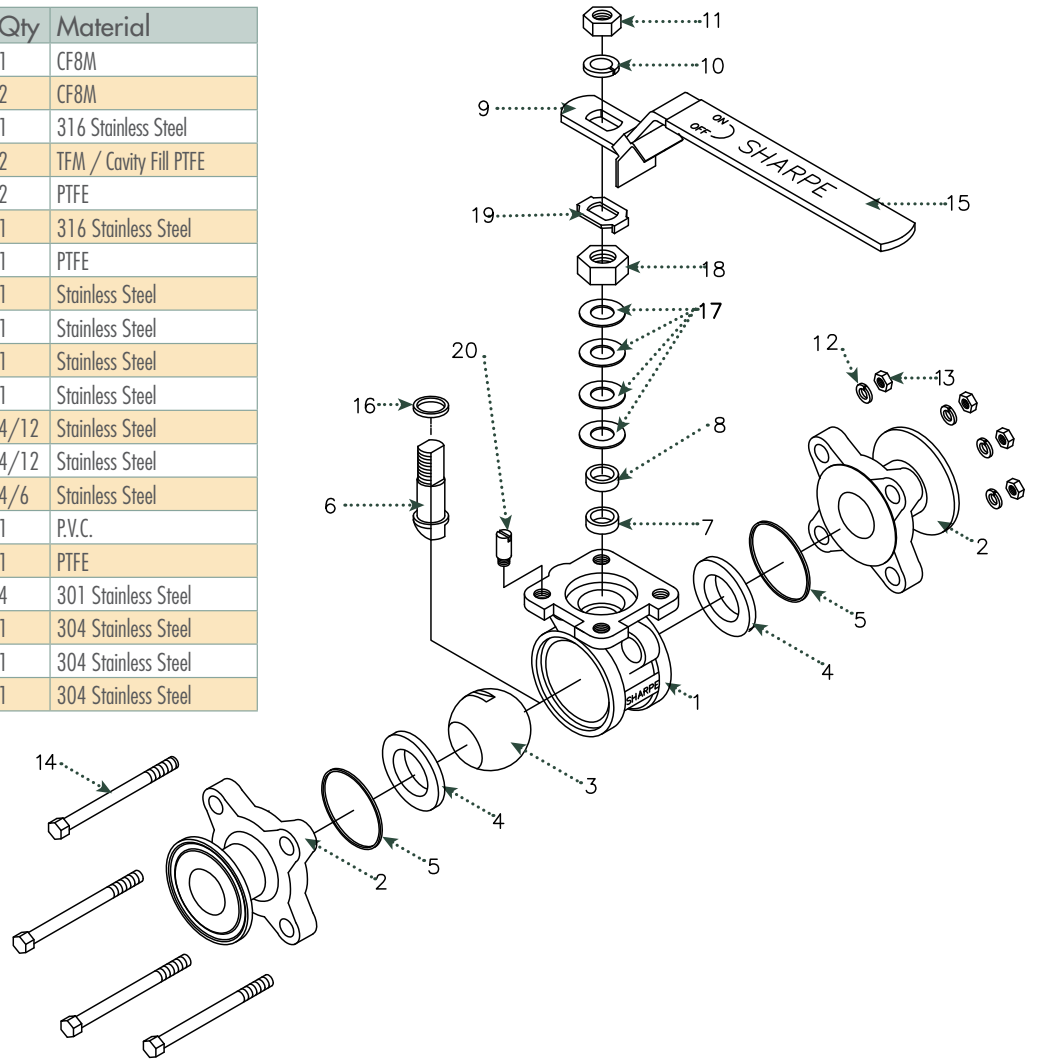

Series N66

3-Piece Sanitary Valve

Valves, Automation & Controls

Features

- Full tube port
- 1000 WOG
- 316 stainless steel body
- Clamp, extended Butt-weld or short Butt-weld ends available
- 3-Piece design
- High cycle stem design
- ISO 5211 mounting pad
- Lockable handle lever or oval handle
- Hygienic seating design
- Live loaded stem packing
- Blow out proof stem
- Cavity-filled seats available

Dimensions

Dimensions (Inches)

Size	A	B	D	E	F	H	J	K	L	M	N	O
1/2	0.96	3.5	0.75	0.98	1.14	2.44	1.00	0.22	4.92	M5	0.65	0.37
3/4	1.05	4.00	0.75	0.98	1.20	2.50	1.00	0.22	4.92	M5	0.65	0.62
1	1.54	4.50	1.71	2.00	1.50	2.96	1.16	0.30	5.71	M5	0.84	0.87
1-1/2	2.13	5.50	1.71	2.00	2.17	3.64	1.39	0.34	7.48	M6	1.17	1.37
2	2.65	6.25	2.20	2.52	2.52	4.05	1.39	0.34	7.48	M6	1.19	1.87
2-1/2	3.20	6.50	3.04	3.05	3.32	5.87	1.95	0.55	9.84	M8	1.47	2.37
3	3.97	10.50	3.28	3.57	3.78	6.37	1.95	0.55	9.84	M8	1.47	2.87
4	4.74	12.50	4.34	4.68	4.58	7.36	2.83	0.75	11.33	M10	1.66	3.83

No.	Part Name	Qty	Material
1	Body	1	CF8M
2	End Cap	2	CF8M
3	Ball	1	316 Stainless Steel
4	Seats	2	TFM / Cavity Fill PTFE
5	Body Gasket	2	PTFE
6	Stem	1	316 Stainless Steel
7	Stem Seal	1	PTFE
8	Gland	1	Stainless Steel
9	Handle	1	Stainless Steel
10	Stem Washer	1	Stainless Steel
11	Stem Nut	1	Stainless Steel
12	Bolts Washer	4/12	Stainless Steel
13	Bolts Nut	4/12	Stainless Steel
14	Bolts	4/6	Stainless Steel
15	Cover	1	P.V.C.
16	Thrust Washer	1	PTFE
17	Belleville Washer	4	301 Stainless Steel
18	Packing Nut	1	304 Stainless Steel
19	Lock Tab	1	304 Stainless Steel
20	Stop Pin	1	304 Stainless Steel

Technical Information

Size	CV	Weight LBS
1/2	15	1.2
3/4	30	2.0
1	60	3.0
1-1/2	130	6.0
2	360	9.2
2-1/2	779	17.19
3	1123	29.0
4	2054	41.0

Ordering

Fig: 1/2 - N66 - 6 - 6 - M - T - CE

Description: 1/2" - N66 - 316 Body - 316 Ball & Stem - TFM Seat - PTFE Seat - Clamp Ends