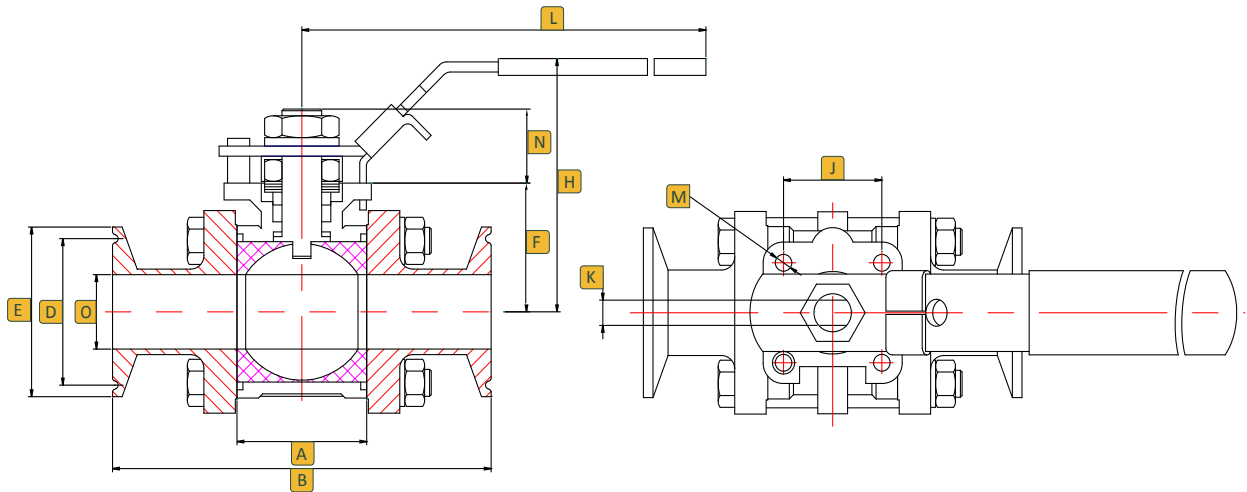

Series N66

3-Piece Sanitary Valve

Valves, Automation & Controls

Features

- Full tube port
- 1000 WOG
- 316 stainless steel body
- Clamp, extended Butt-weld or short Butt-weld ends available
- 3-Piece design
- High cycle stem design
- ISO 5211 mounting pad
- Lockable handle lever or oval handle
- Hygienic seating design
- Live loaded stem packing
- Blow out proof stem
- Cavity-filled seats available

Dimensions

Dimensions (Inches)

Size	A	B	D	E	F	H	J	K	L	M	N	O
1/2	0.96	3.5	0.75	0.98	1.14	2.44	1.00	0.22	4.92	M5	0.65	0.37
3/4	1.05	4.00	0.75	0.98	1.20	2.50	1.00	0.22	4.92	M5	0.65	0.62
1	1.54	4.50	1.71	2.00	1.50	2.96	1.16	0.30	5.71	M5	0.84	0.87
1-1/2	2.13	5.50	1.71	2.00	2.17	3.64	1.39	0.34	7.48	M6	1.17	1.37
2	2.65	6.25	2.20	2.52	2.52	4.05	1.39	0.34	7.48	M6	1.19	1.87
2-1/2	3.20	6.50	3.04	3.05	3.32	5.87	1.95	0.55	9.84	M8	1.47	2.37
3	3.97	10.50	3.28	3.57	3.78	6.37	1.95	0.55	9.84	M8	1.47	2.87
4	4.74	12.50	4.34	4.68	4.58	7.36	2.83	0.75	11.33	M10	1.66	3.83

No.	Part Name	Qty	Material
1	Body	1	CF8M
2	End Cap	2	CF8M
3	Ball	1	316 Stainless Steel
4	Seats	2	TFM / Cavity Fill PTFE
5	Body Gasket	2	PTFE
6	Stem	1	316 Stainless Steel
7	Stem Seal	1	PTFE
8	Gland	1	Stainless Steel
9	Handle	1	Stainless Steel
10	Stem Washer	1	Stainless Steel
11	Stem Nut	1	Stainless Steel
12	Bolts Washer	4/12	Stainless Steel
13	Bolts Nut	4/12	Stainless Steel
14	Bolts	4/6	Stainless Steel
15	Cover	1	P.V.C.
16	Thrust Washer	1	PTFE
17	Belleville Washer	4	301 Stainless Steel
18	Packing Nut	1	304 Stainless Steel
19	Lock Tab	1	304 Stainless Steel
20	Stop Pin	1	304 Stainless Steel

Technical Information

Size	CV	Weight LBS
1/2	15	1.2
3/4	30	2.0
1	60	3.0
1-1/2	130	6.0
2	360	9.2
2-1/2	779	17.19
3	1123	29.0
4	2054	41.0

Ordering

Fig: 1/2 - N66 - 6 - 6 - M - T - CE

Description: 1/2" - N66 - 316 Body - 316 Ball & Stem - TFM Seat - PTFE Seat - Clamp Ends