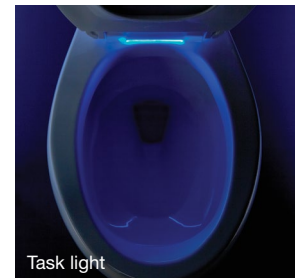

Dual LED nightlight

Task light illuminates the bowl when lid is lifted and a guiding light illuminates the toilet when the lid is down

Select brightness

Choose between two brightness levels: a soft glow or a brighter illumination

Quiet-Close™ technology

Lid and seat close slowly and quietly without slamming

Quick-Release™ functionality

Unique hinge design allows the seat to be removed quickly for easy cleaning

Quick-Attach® hardware

Speeds up installation process and provides a tight, secure fit

Grip-Tight bumpers

Add stability and prevent shifting

Color-matched

A wide selection of colors lets you create a cohesive bathroom design

Seat SKU	Description	Shape
K-75796	Cachet Nightlight Toilet Seat	Elongated
K-75758	Cachet Nightlight Toilet Seat	Round-Front
K-75792	Reveal Nightlight Toilet Seat	Elongated
K-75793	Reveal Nightlight Toilet Seat	Round-Front
K-2599	Transitions Nightlight Toilet Seat*	Elongated