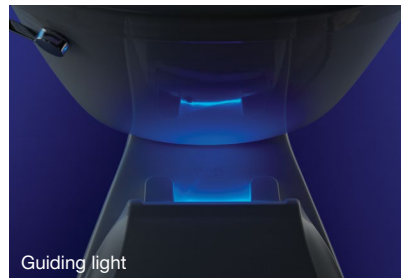

Dual LED nightlight

Task light illuminates the bowl when lid is lifted and a guiding light illuminates the toilet when the lid is down

Select brightness

Choose between two brightness levels: a soft glow or a brighter illumination

Speeds up installation process and provides a tight, secure fit

Grip-Tight bumpers

Add stability and prevent shifting

Color-matched

A wide selection of colors lets you create a cohesive bathroom design

Seat SKU	Description	Shape
K-75796	Cachet Nightlight Toilet Seat	Elongated
K-75758	Cachet Nightlight Toilet Seat	Round-Front
K-75792	Reveal Nightlight Toilet Seat	Elongated
K-75793	Reveal Nightlight Toilet Seat	Round-Front
K-2599	Transitions Nightlight Toilet Seat*	Elongated