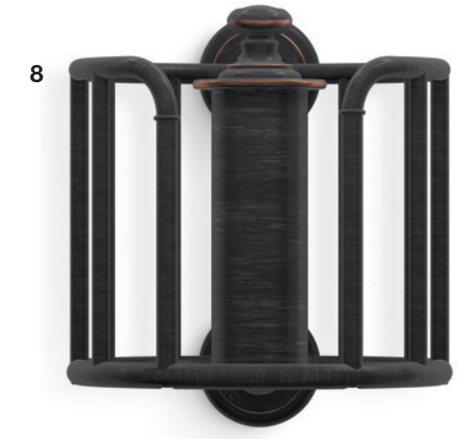

**K-72759-2BZ** Bathroom Sink Spout with Bell Design  
**K-98068-3M-2BZ** Bathroom Sink Prong Handles

# room recipe card

The spouts, handles and accessories below are showcased on pages 24-31.

 Shown in Oil-Rubbed Bronze (-2BZ)

**1** | K-98068-3M Bathroom Sink Prong Handles **2** | K-72759 Bathroom Sink Spout with Bell Design **3** | K-T72768-3M Rite-Temp. Pressure-Balancing Valve Trim with Push-Button Diverter and Prong Handle **4** | K-72774 Single-Function 2.0 gpm Showerhead with Katalyst. Spray and K-72775 Showerarm and Flange **5** | K-72570 24" Double Towel Bar **6** | K-72567 18" Towel Bar

**7** | K-72571 Towel Ring **8** | K-72576 Toilet Tissue Carriage **9\*** | K-72574 Finishing Ensemble **10** | K-72572 Double Robe Hook **11** | K-72791 Wall-Mount Bath Spout with Flare Design

Other KOHLER. products shown on pages 24-31 are K-2286-8-0 Devonshire. pedestal sink, K-3950-0 Tresham. Comfort Height. two-piece elongated toilet, K-4733-0 Grip-Tight Glenbury.™ Q3 toilet seat and K-1100-RA-0 Expanse. three-wall alcove bath.